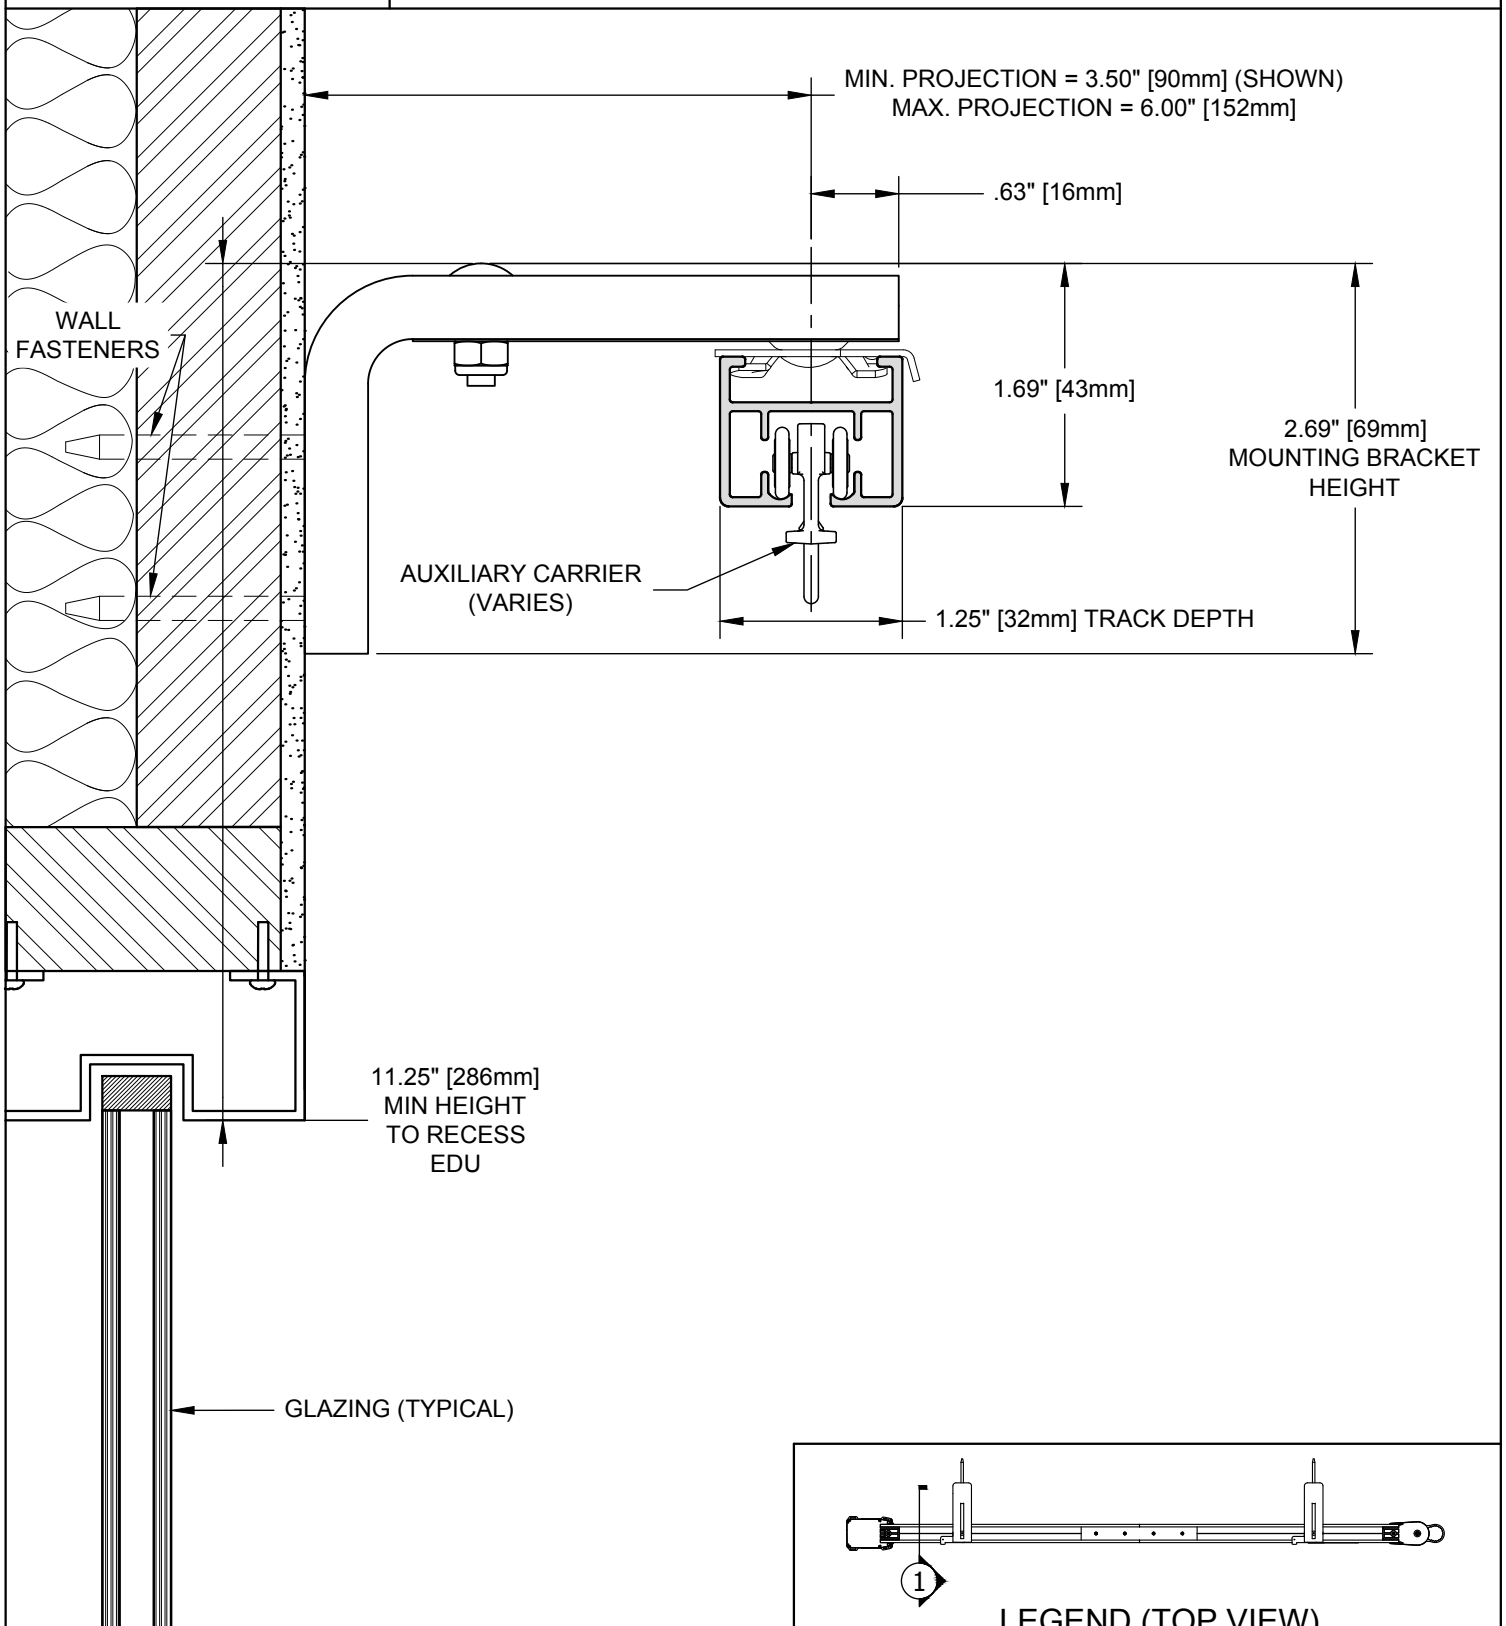

DRAPERY

WALL MOUNT - SINGLE TRACK

DRAPERY TRACKS INSTALLED AS PROVIDED BY FACTORY PER THIS DRAWING WILL HAVE ALL NECESSARY CLEARANCES FOR PROPER OPERATION OF TYPICAL FABRIC PANELS. IT IS THE RESPONSIBILITY OF THE INSTALLER TO ENSURE PROPER CLEARANCES ARE MAINTAINED BASED ON ACTUAL FABRIC PANEL SELECTION.

DRAPERY		085548
SCALE: 3/4	VIEW: 1	REVISION: A

SECTION VIEW