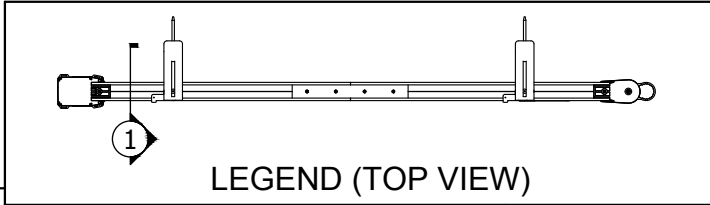

DRAPERY

WALL MOUNT - SINGLE TRACK

DRAPERY TRACKS INSTALLED AS PROVIDED BY FACTORY PER THIS DRAWING WILL HAVE ALL NECESSARY CLEARANCES FOR PROPER OPERATION OF TYPICAL FABRIC PANELS. IT IS THE RESPONSIBILITY OF THE INSTALLER TO ENSURE PROPER CLEARANCES ARE MAINTAINED BASED ON ACTUAL FABRIC PANEL SELECTION.

DRAPERY		085548
SCALE: 3/4	VIEW: 1	REVISION: A

SECTION VIEW