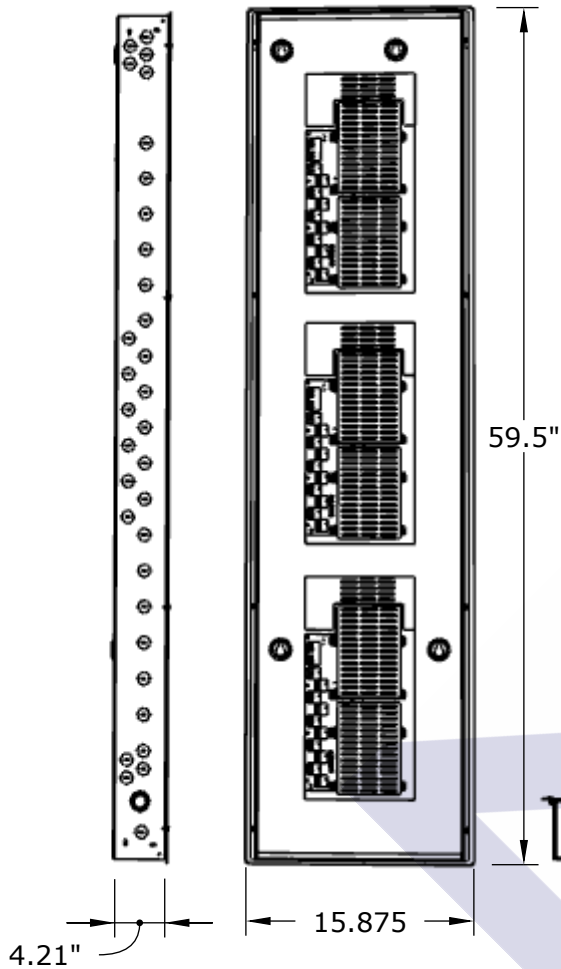

30 Output Power Panel

QSPS-30PNL-NPM (QS and QS Wireless with No Power Modules)

One Output Plug in Power Supply

QSPS-P1-1-35V

One Output Junction Box Power Supply

QSPS-J-1-35V

Five Output Power Module

WIN-PS-5CC-R
(Power Module For QSPS-30PNL-NPM and QSPS-10PNL-NPM)

10 Output Power Panel

QSPS-10PNL (QS)
QSPSY-10PNL (QS Wireless)
QSPS-10PNL-NPM (QS and QS Wireless with No Power Modules)

***Note - All Power Panel dimensions shown are of the faceplate. Subtract .5" for recess dimensions.**