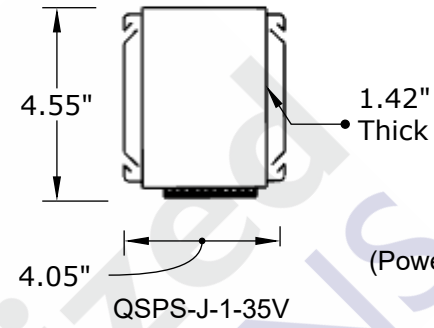

30 Output Power Panel

QSPS-30PNL-NPM (QS and QS Wireless with No Power Modules)

One Output Plug in Power Supply

QSPS-P1-1-35V

One Output Junction Box Power Supply

QSPS-J-1-35V

Five Output Power Module

WIN-PS-5CC-R
(Power Module For QSPS-30PNL-NPM and QSPS-10PNL-NPM)

10 Output Power Panel

QSPS-10PNL (QS)
QSPSY-10PNL (QS Wireless)
QSPS-10PNL-NPM (QS and QS Wireless with No Power Modules)

***Note - All Power Panel dimensions shown are of the faceplate. Subtract .5" for recess dimensions.**