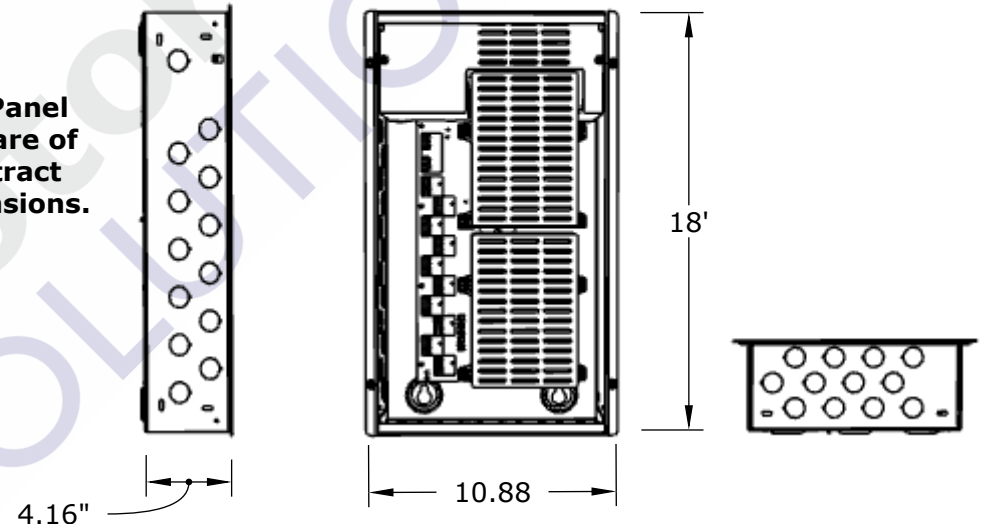

30 Output Power Panel

QSPS-30PNL-NPM (QS and QS Wireless with No Power Modules)

One Output Plug in Power Supply

QSPS-P1-1-35V

One Output Junction Box Power Supply

QSPS-J-1-35V

Five Output Power Module

WIN-PS-5CC-R
(Power Module For QSPS-30PNL-NPM and QSPS-10PNL-NPM)

10 Output Power Panel

QSPS-10PNL (QS)
QSPSY-10PNL (QS Wireless)
QSPS-10PNL-NPM (QS and QS Wireless with No Power Modules)

***Note - All Power Panel dimensions shown are of the faceplate. Subtract .5" for recess dimensions.**