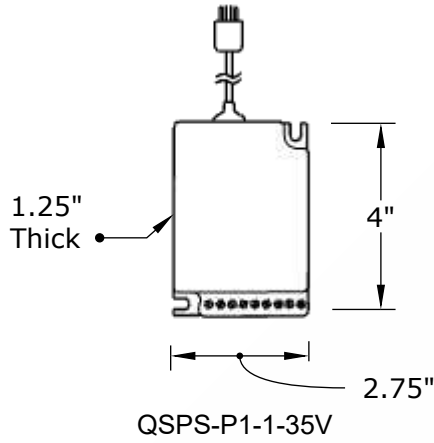

30 Output Power Panel

QSPS-30PNL-NPM (QS and QS Wireless with No Power Modules)

One Output Plug in Power Supply

QSPS-P1-1-35V

One Output Junction Box Power Supply

QSPS-J-1-35V

Five Output Power Module

WIN-PS-5CC-R
(Power Module For QSPS-30PNL-NPM and QSPS-10PNL-NPM)

10 Output Power Panel

QSPS-10PNL (QS)
QSPSY-10PNL (QS Wireless)
QSPS-10PNL-NPM (QS and QS Wireless with No Power Modules)

***Note - All Power Panel dimensions shown are of the faceplate. Subtract .5" for recess dimensions.**