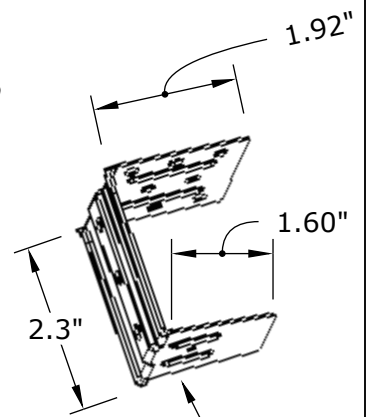

• Returns for Outside Mount Applications

Morgan

Easton

• Mounting Bracket

2.3"

• Headrail

2 1/4"

Triathlon Motorized Tilt Blind