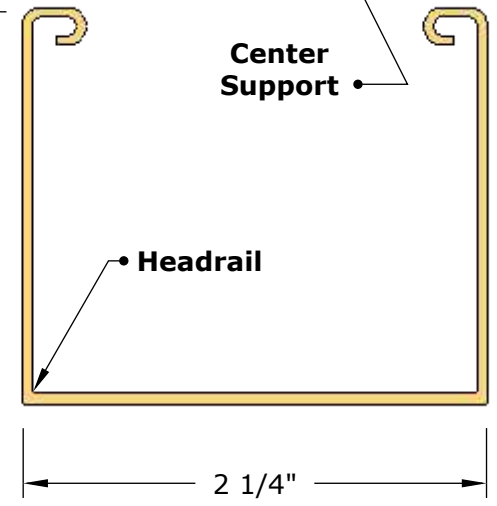

• Returns for Outside Mount Applications

Morgan

Easton

• Mounting Bracket

2.3"

• Headrail

2 1/4"

Triathlon Motorized Tilt Blind