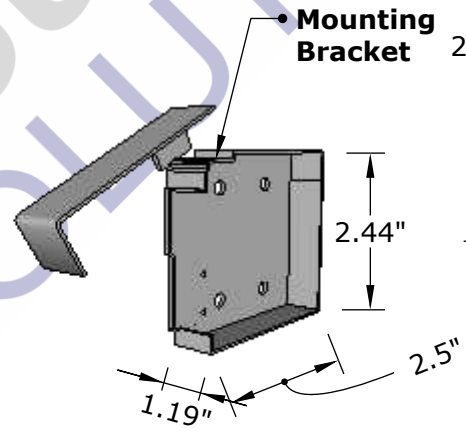

• Returns for Outside Mount Applications

Morgan

Easton

• Mounting Bracket

2.3"

• Headrail

2 1/4"

Triathlon Motorized Tilt Blind