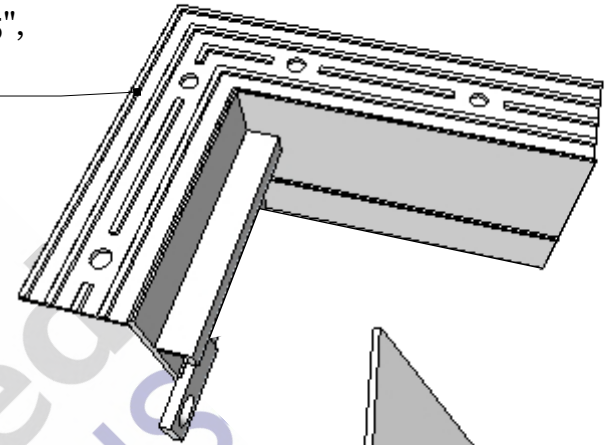

**1**  
**A**

Optional return corners available in 3.5", 4", 4.75", 6", 7" and in custom sizes

Optional rear mud in flange

Extrusions in 8 foot and 16 foot lengths seamlessly butt together to create lengths as needed.