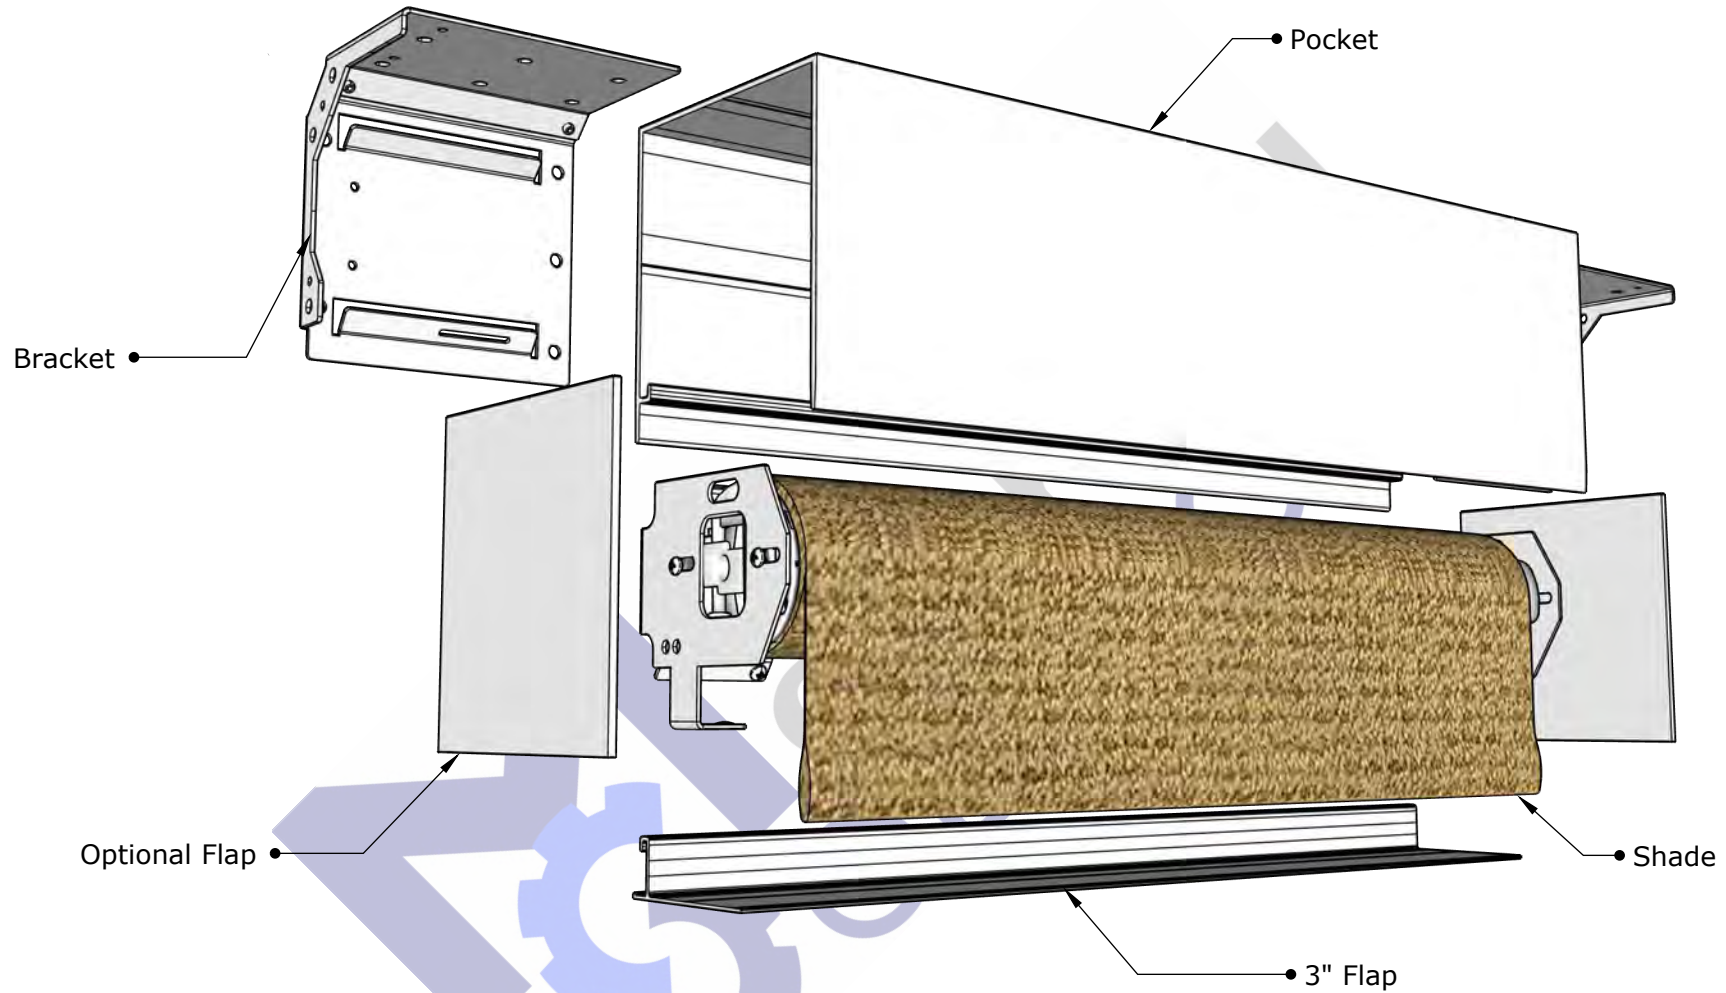

**Roller 100
With Pocket and Flap
Reversed Roll**