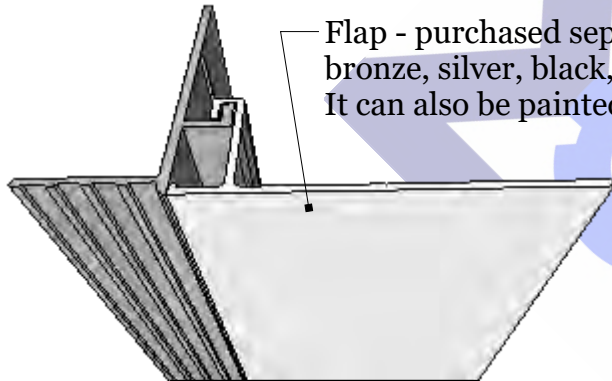

Flap - purchased separately in white, bronze, silver, black, and custom colors. It can also be painted to match the ceiling.