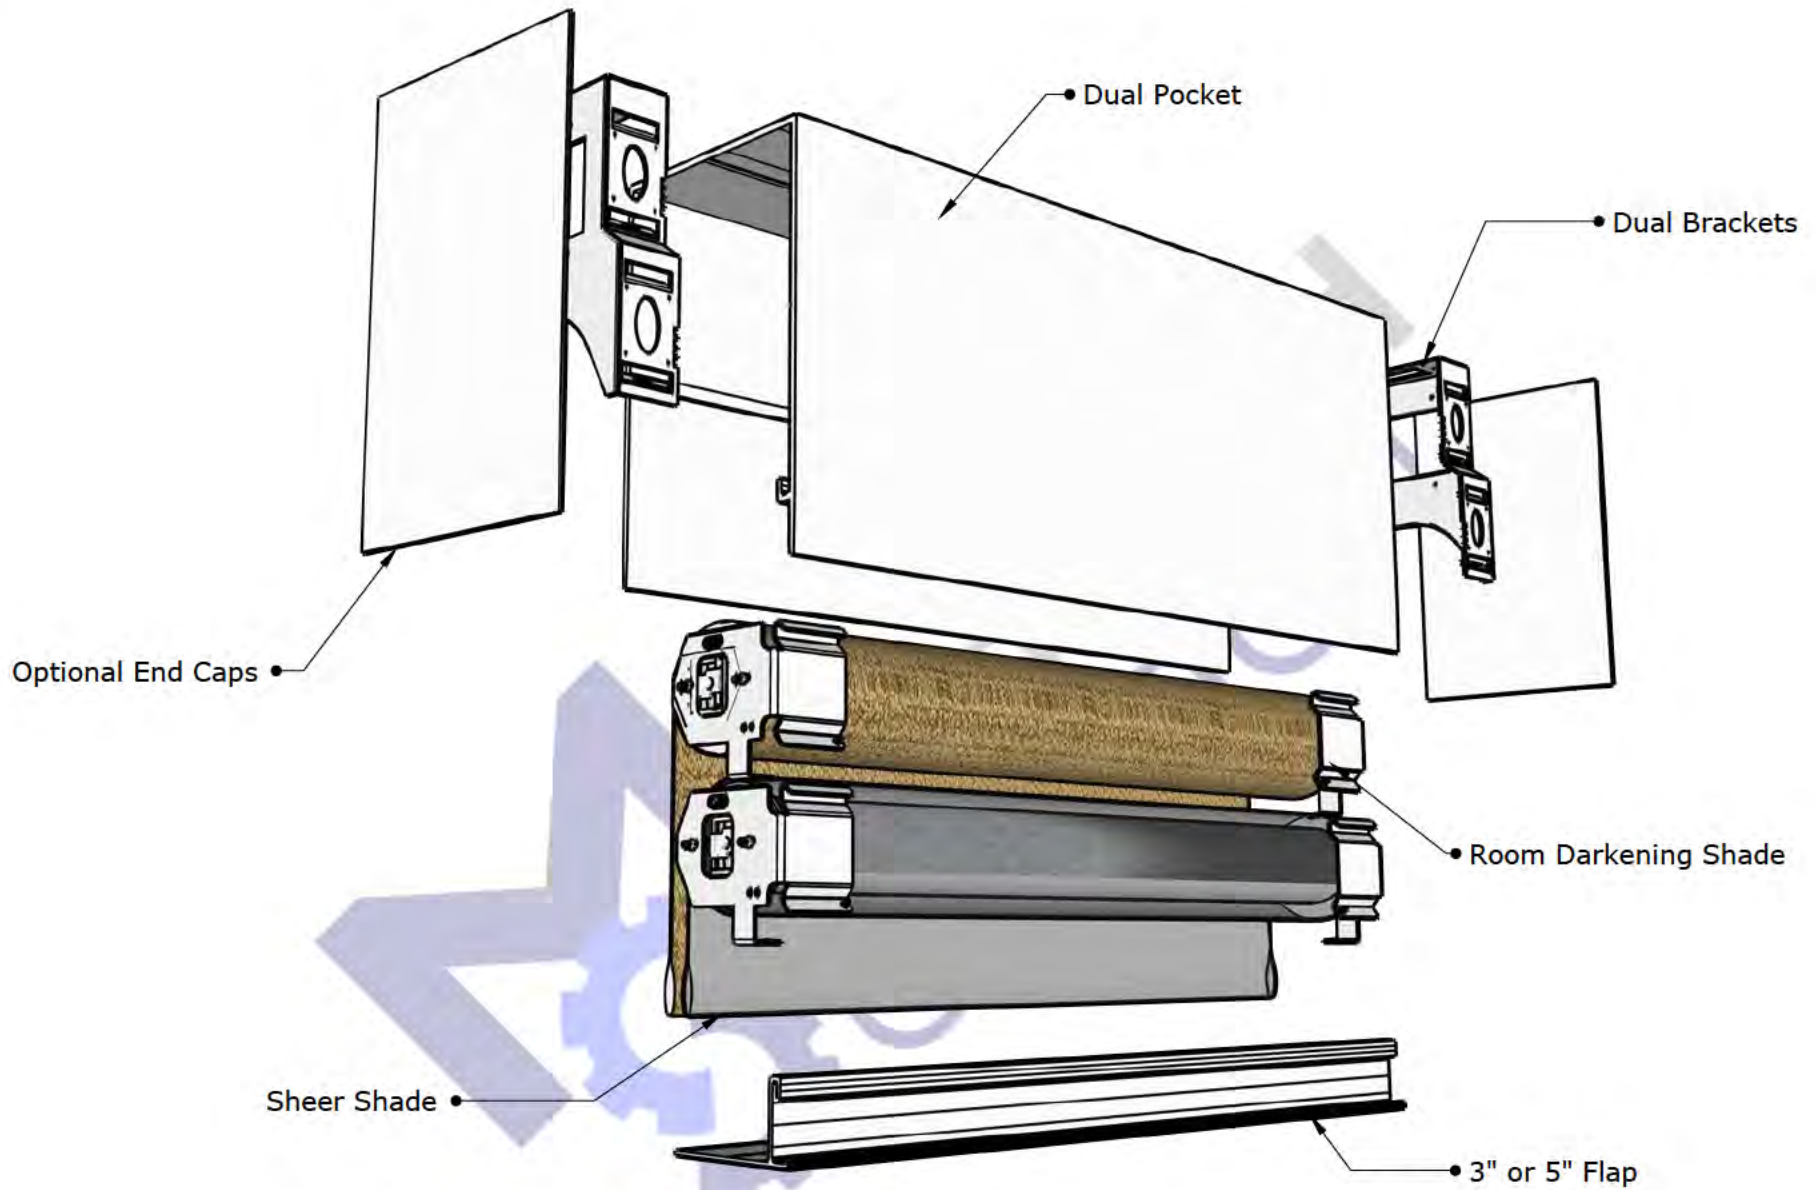

**Dual Roller 100
With Pocket and Flap**