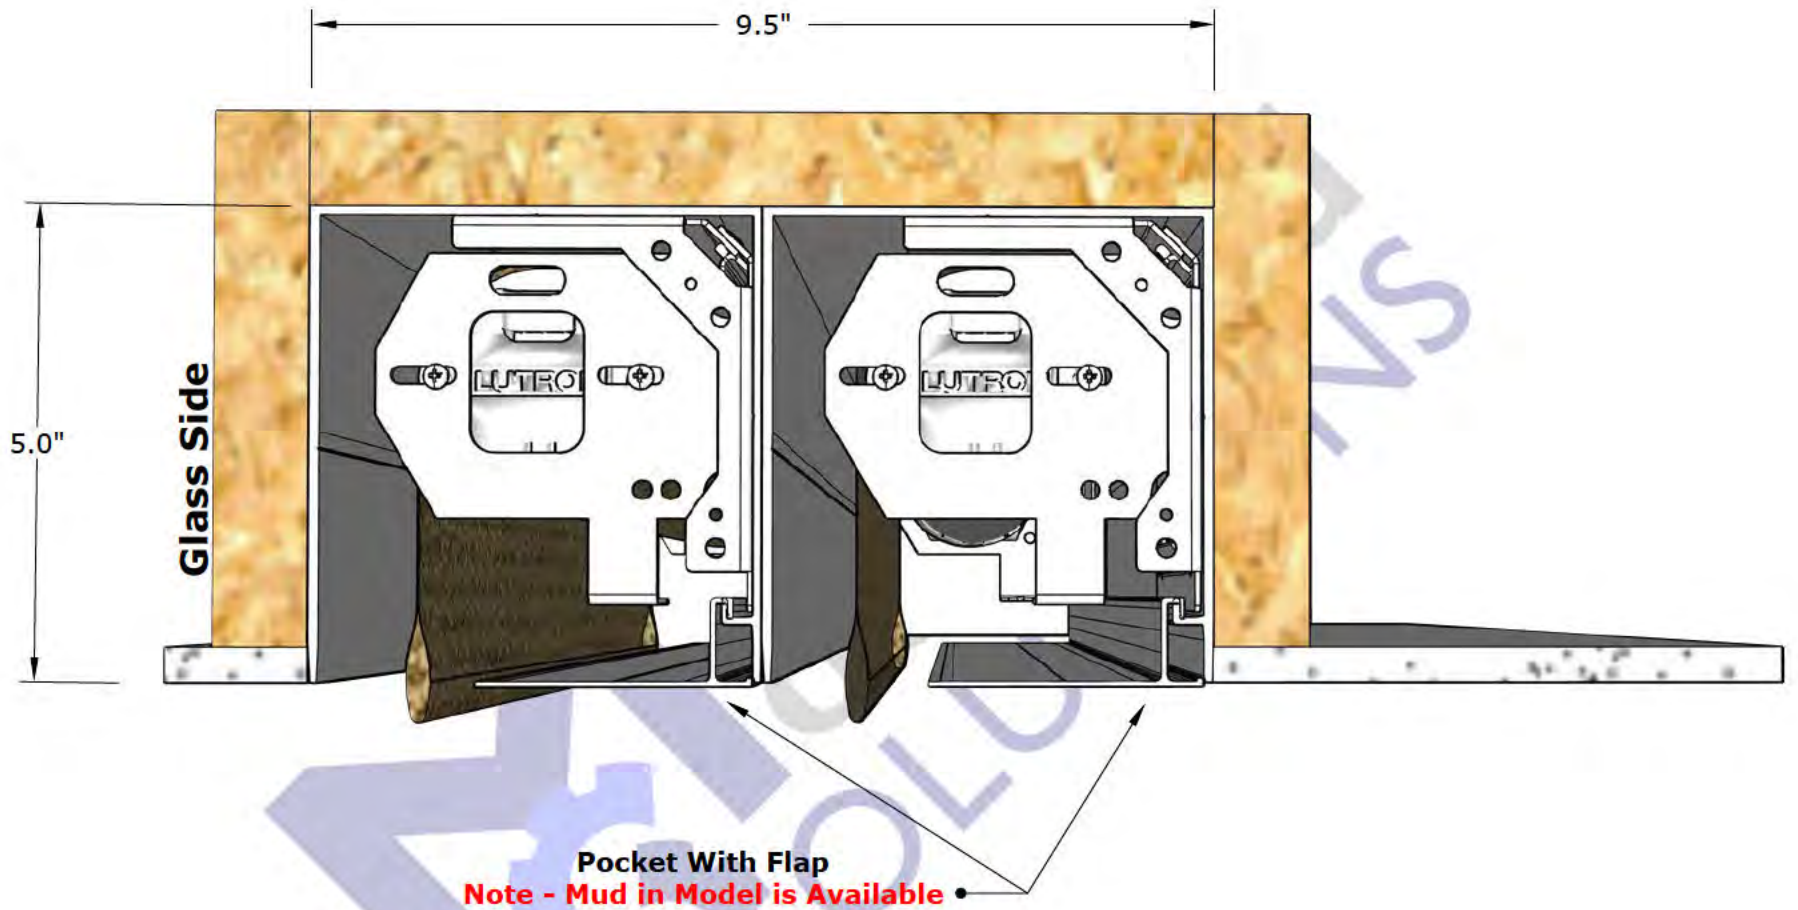

**Dual Roller 100
Side-By-Side
Pocket and Flap**