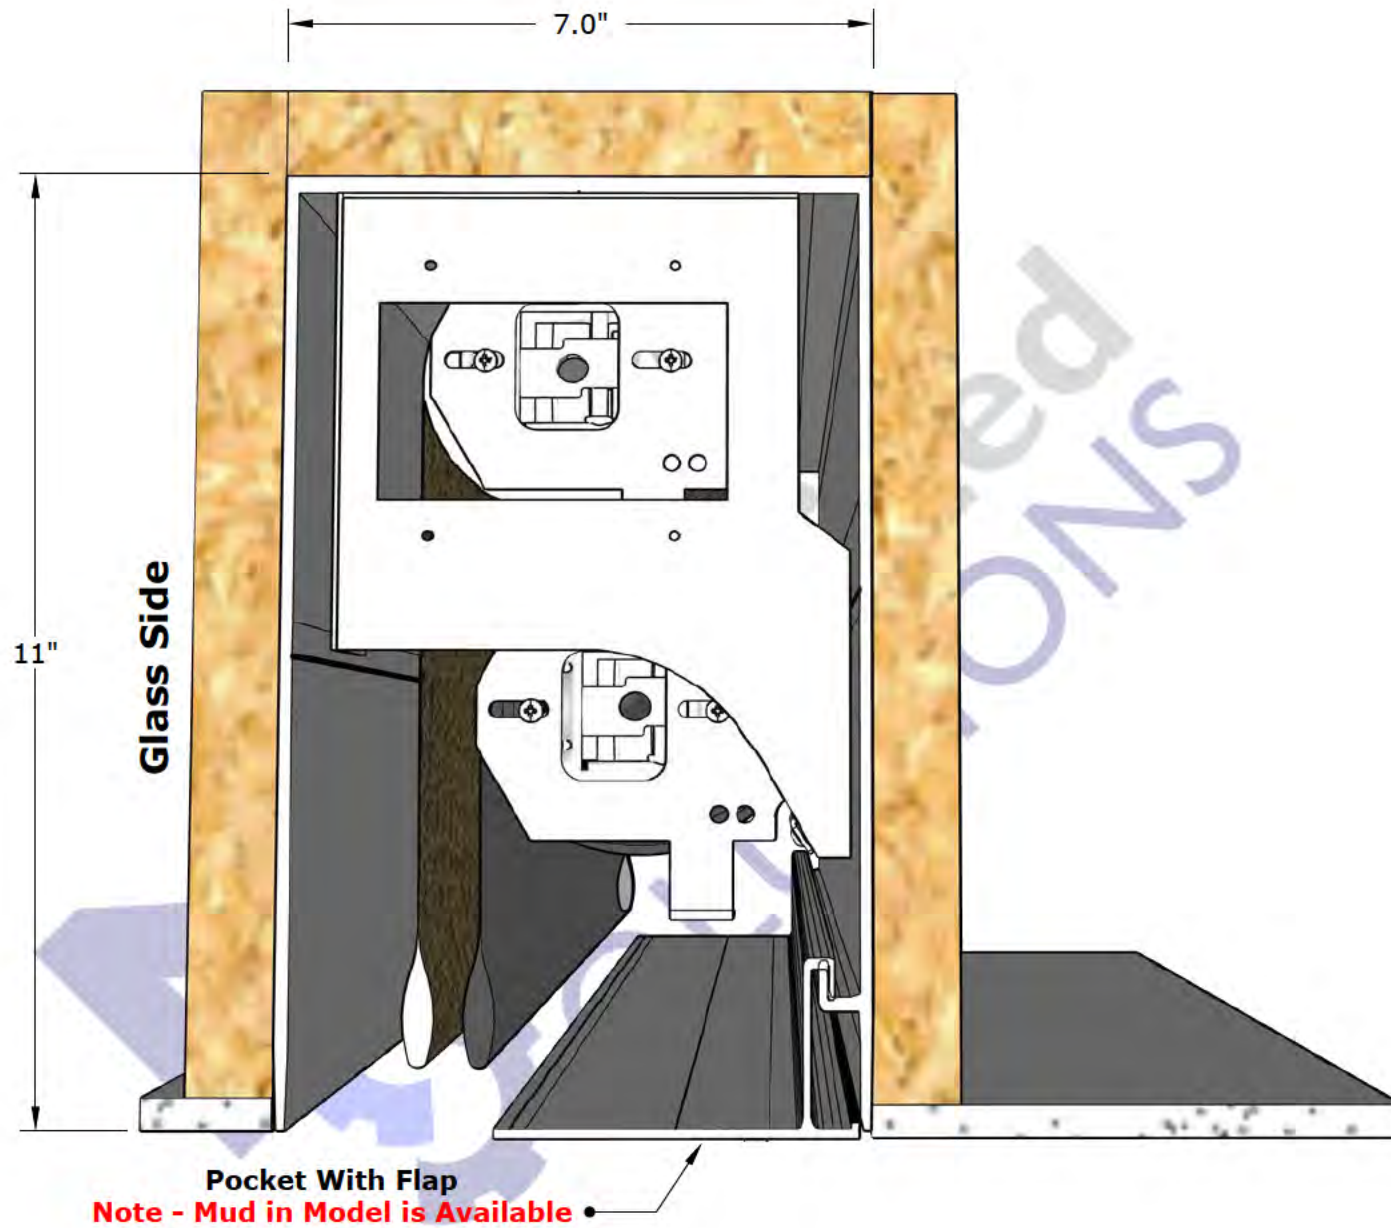

**Dual Roller 100
With Pocket and Flap**