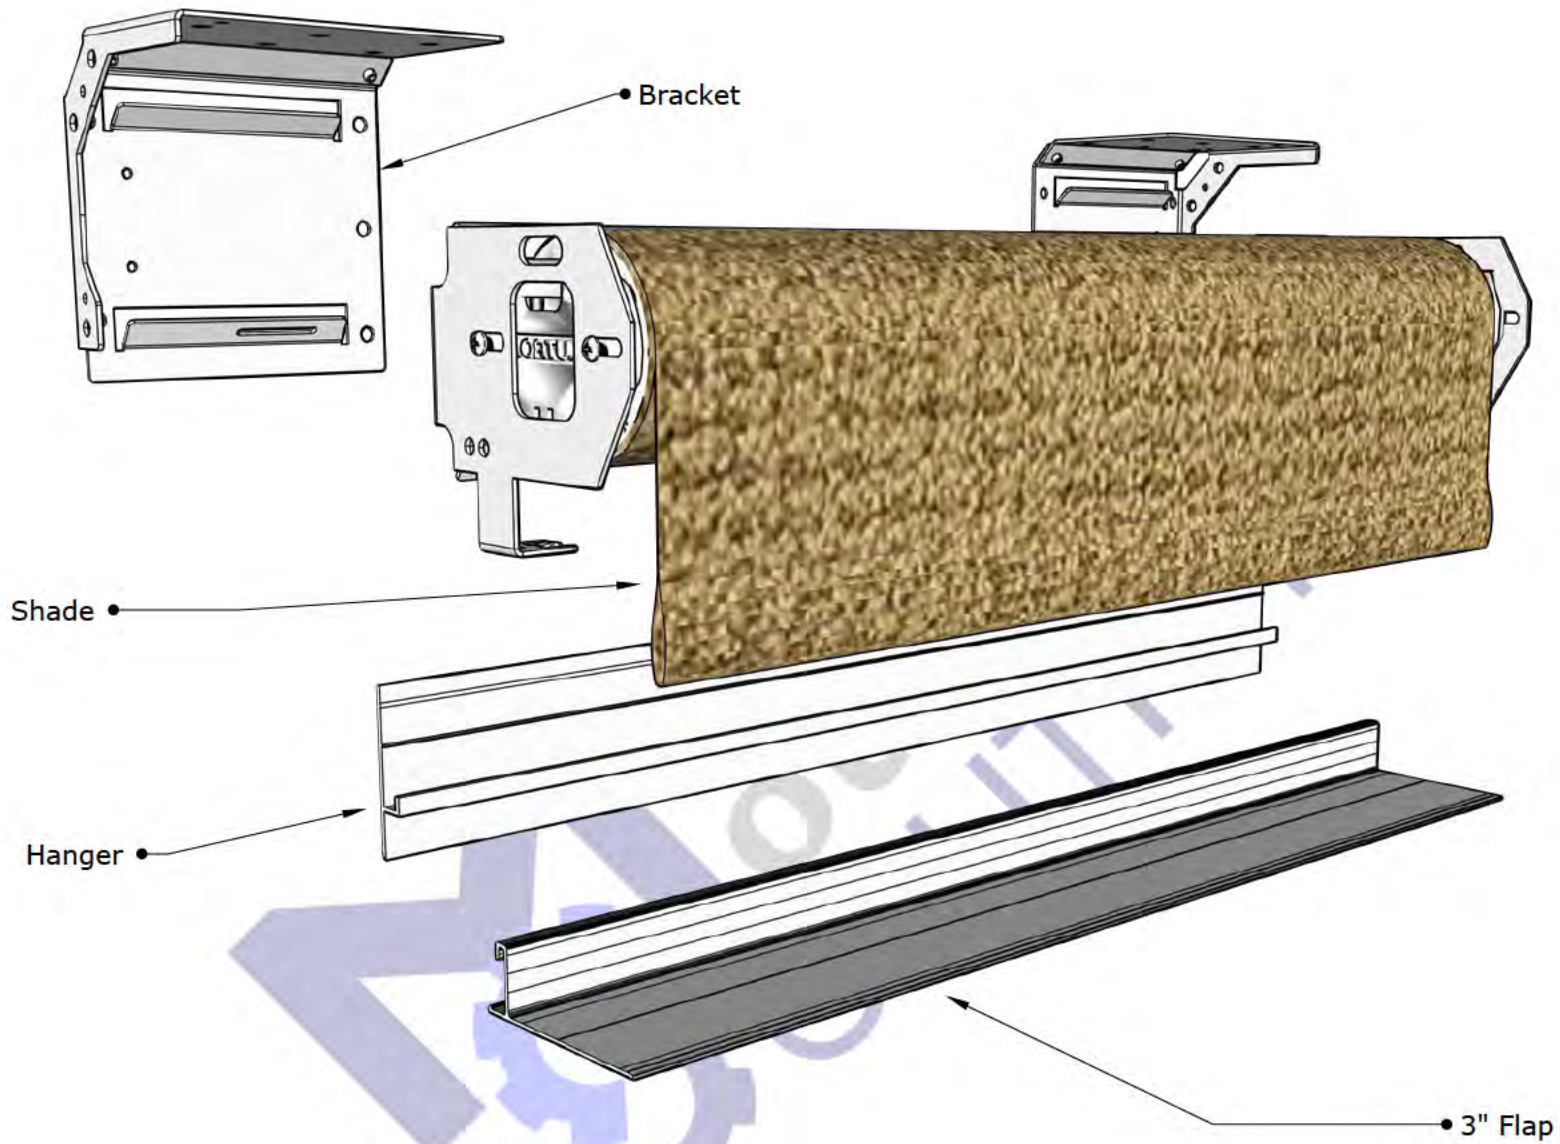

**Roller 100
With Flap and Hanger
Reversed Roll**