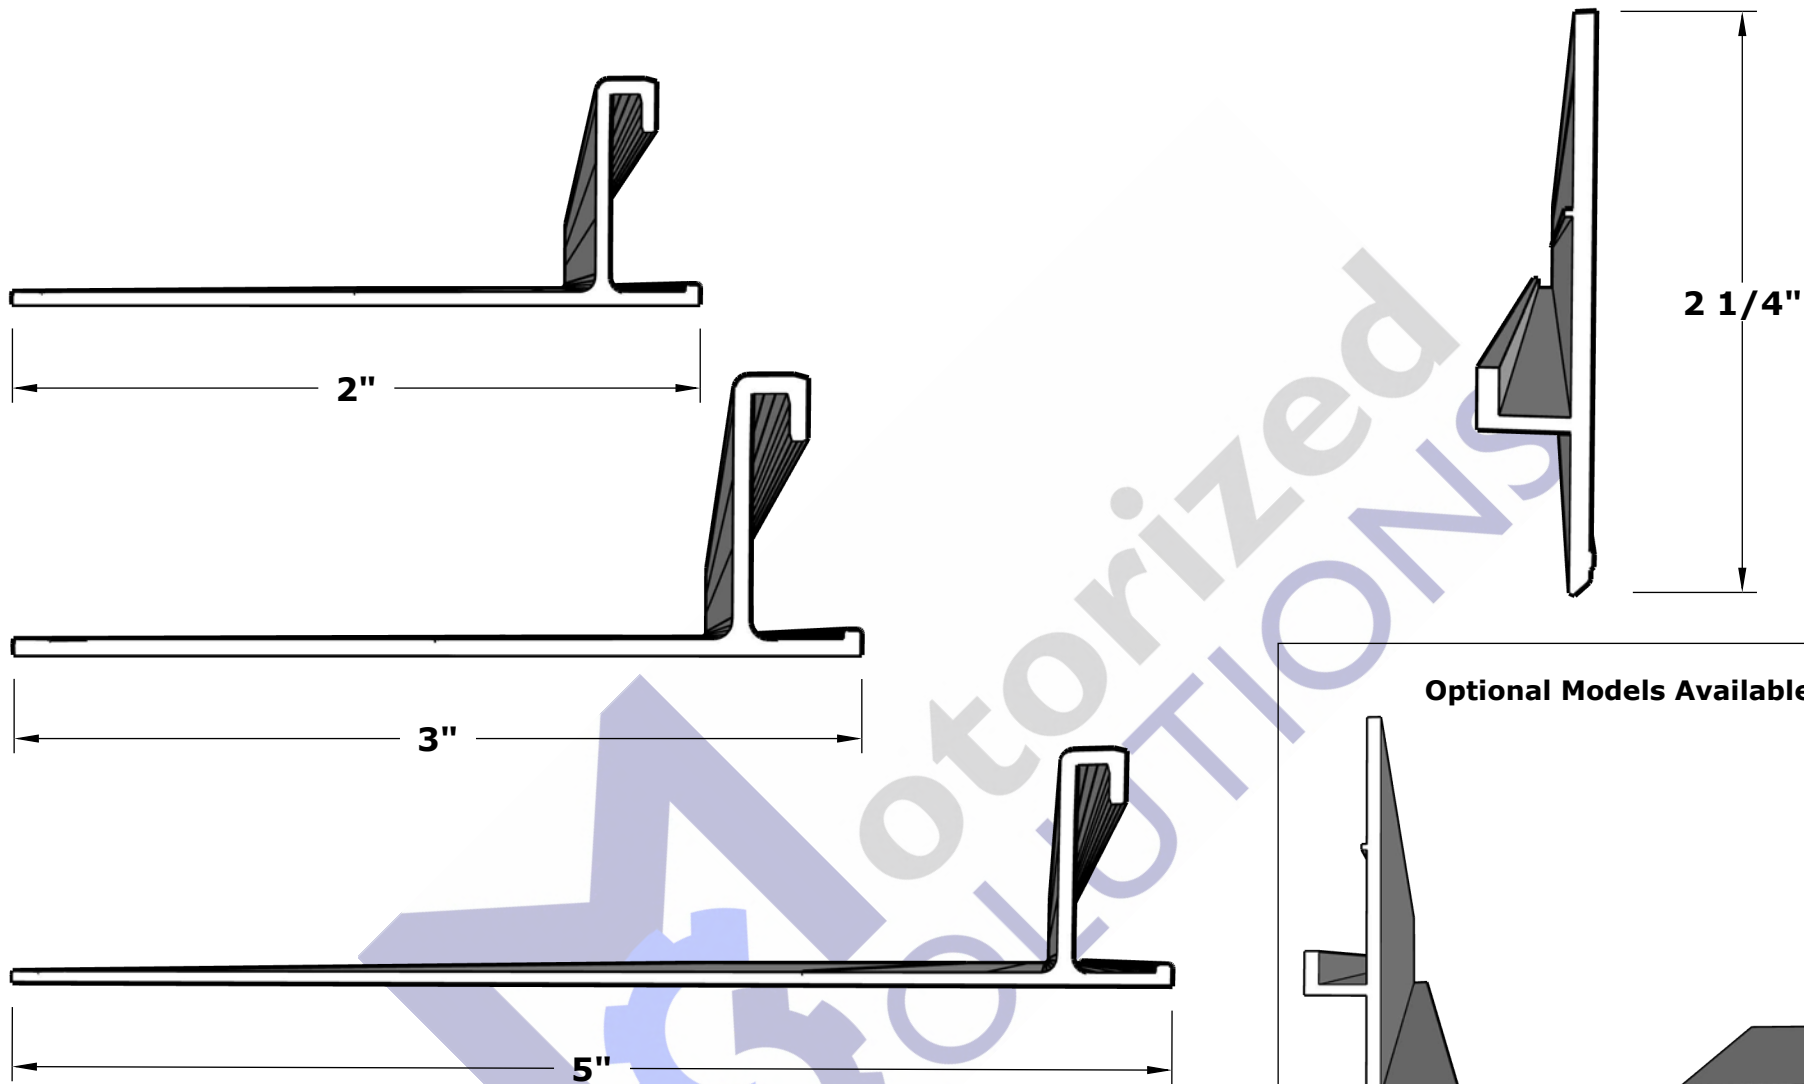

Flush Mount Flap and Hanger

REVISIONS		
	MM/DD/YY	REMARKS
1	---/---/---	...
2	---/---/---	...
3	---/---/---	...
4	---/---/---	...
5	---/---/---	...

1
A