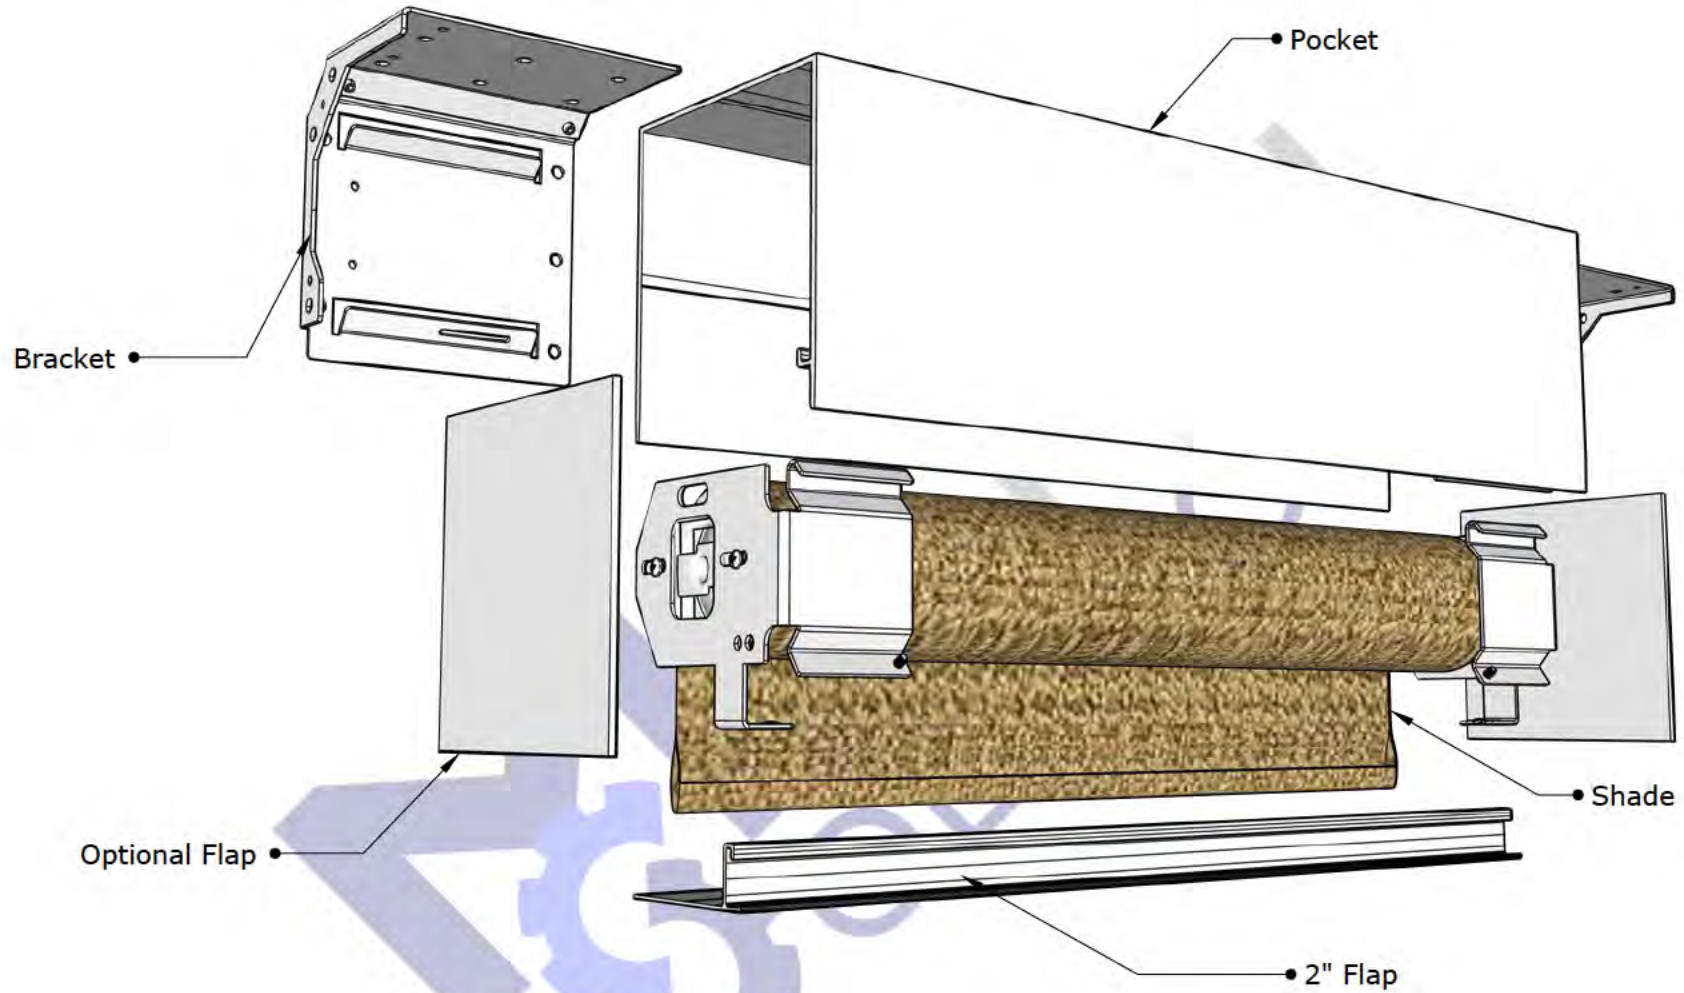

**Roller 100
With Pocket and Flap**