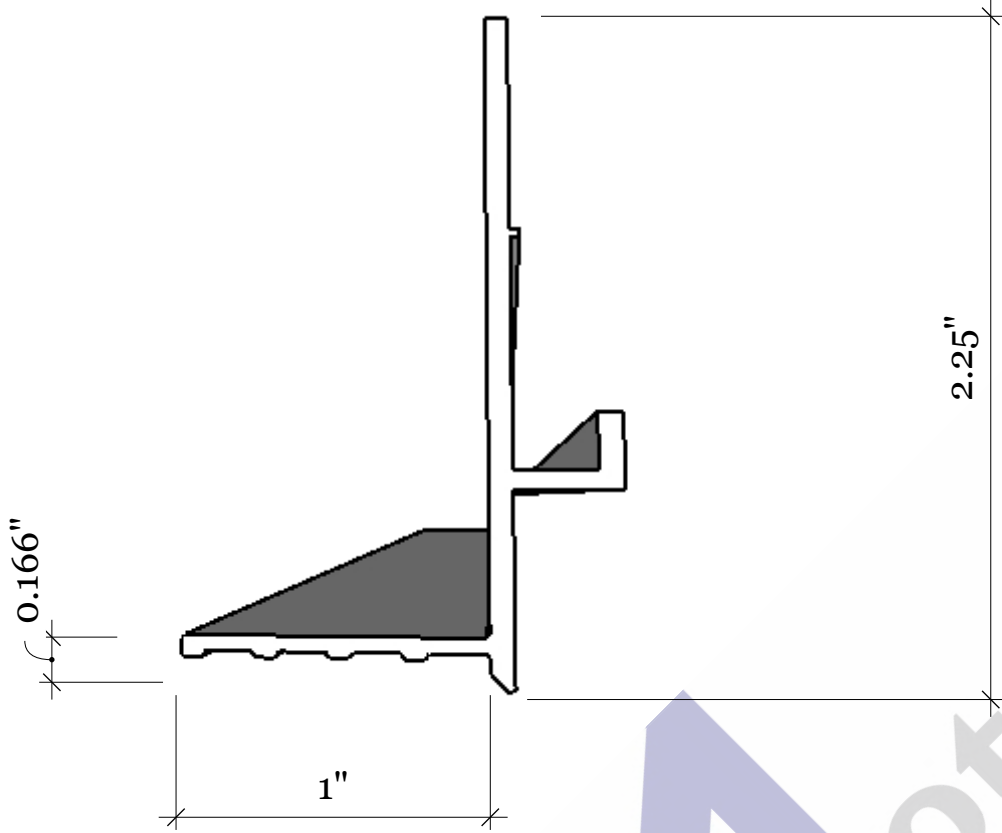

**1**  
**A**

Optional return corners available in 3.5", 4", 4.75", 6", 7" and in custom sizes

Optional rear mud in flange

Extrusions in 8 foot and 16 foot lengths seamlessly butt together to create lengths as needed.