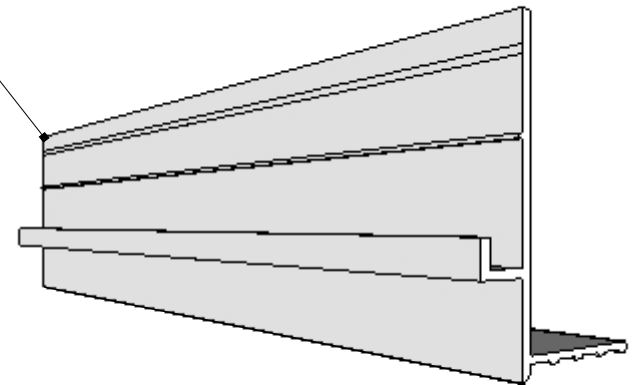

**1**  
**A**

Optional return corners available in 3.5", 4", 4.75", 6", 7" and in custom sizes

Optional rear mud in flange

Extrusions in 8 foot and 16 foot lengths seamlessly butt together to create lengths as needed.