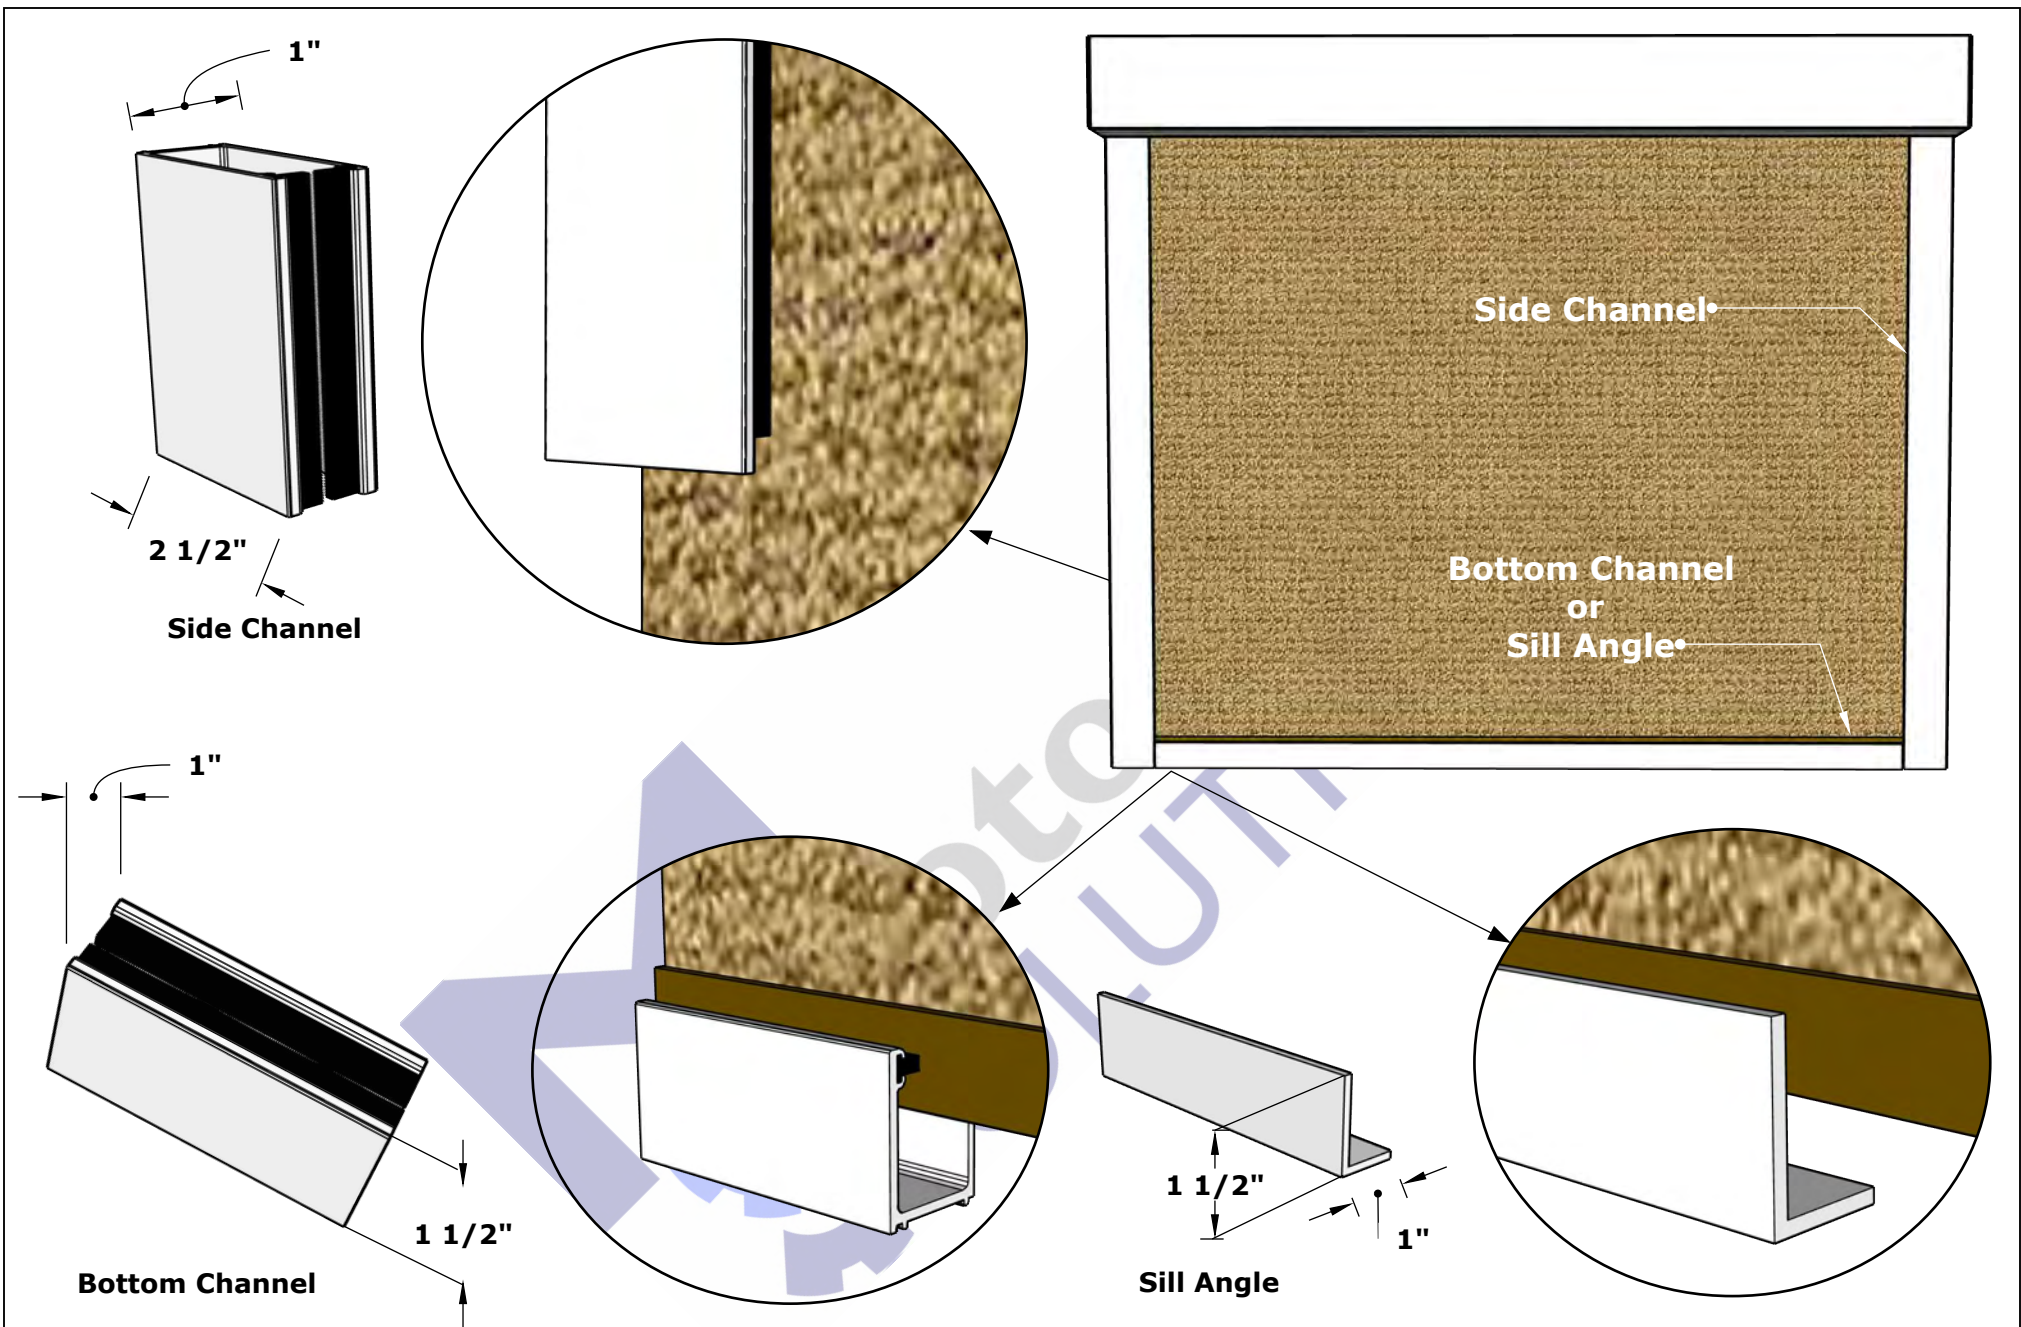

Channel and Sill Angle