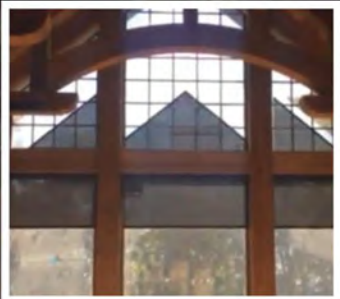

Innovations
IN SYMMETRY