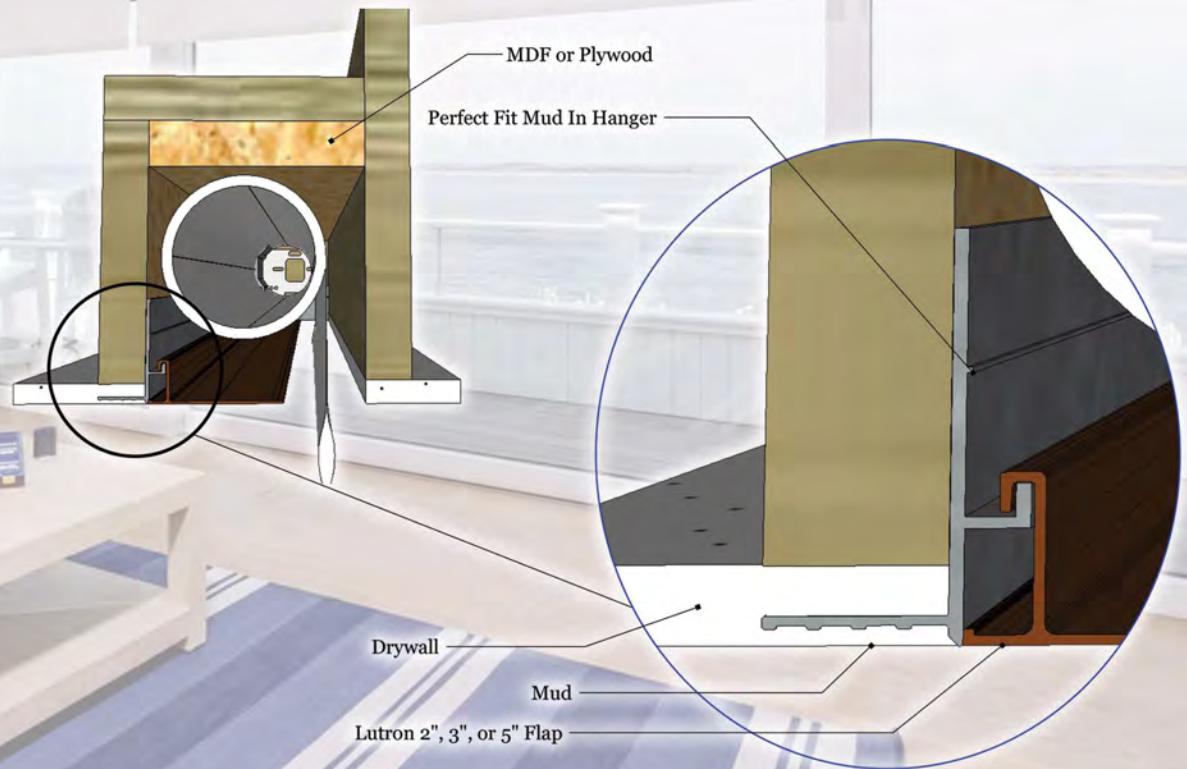

MUD IN HANGER

Introducing the Motorized Solutions Perfect Fit series.

Perfect Fit takes a holistic approach to window treatment concealment. If attention to detail is your pursuit, then Perfect Fit is your solution!