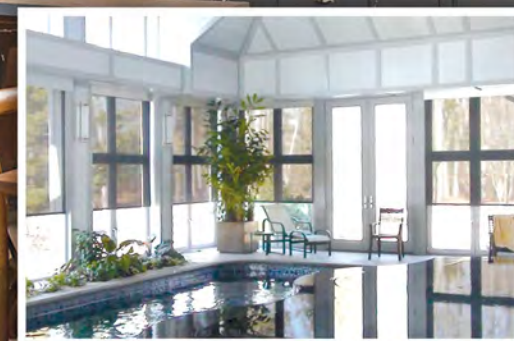

About Us

MOTORIZED SOLUTIONS

Motorized Solutions is proud to offer the most innovative window treatments in the industry since 1976.

Founded in the 1940's as an exclusive custom upholstery company, we have the ingrained passion to perform each project with precision. Our strive for perfection has enabled us to become Lutron's premier residential dealer and the first window treatment dealer inducted into the Lutron Hall of Fame.