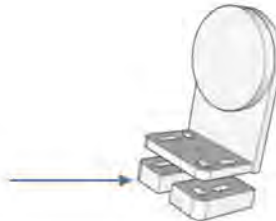

Bottom-up side channel transition

*Allows the fabric to transition out of the pocket and into the side channel on bottom-up applications

Roman shade tape reel for roller 64
and 100 tube

*Tape and safety shroud is also available

MOTORIZED SOLUTIONS: PARTS

Bottom-up flap support

*Supports the pocket flap in bottom-up applications

Palladiom bracket spacer

*Used when obstacle clearance is needed but reversed roll is not desired and used in dual Palladiom applications