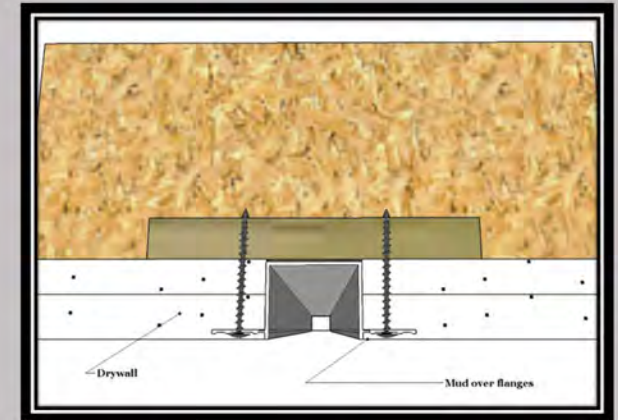

RECESSED DRAPERY TRACK CAVITY

DTC has been engineered for function.

The system provides a perfectly contoured recess for your motorized drapery track and allows for a true, uninterrupted, floor-to-ceiling drapery.