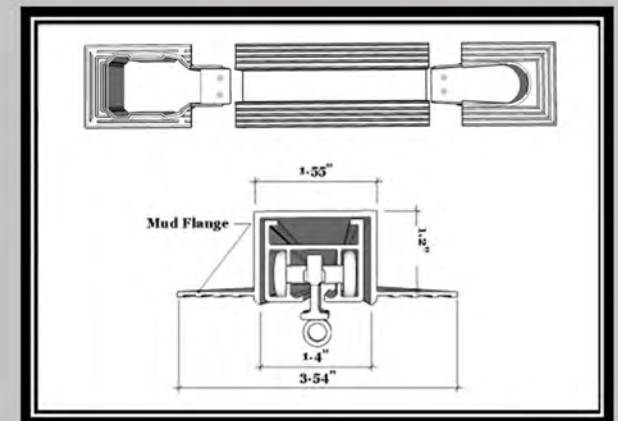

RECESSED DRAPERY TRACK CAVITY

DTC has been engineered for function.

The system provides a perfectly contoured recess for your motorized drapery track and allows for a true, uninterrupted, floor-to-ceiling drapery.