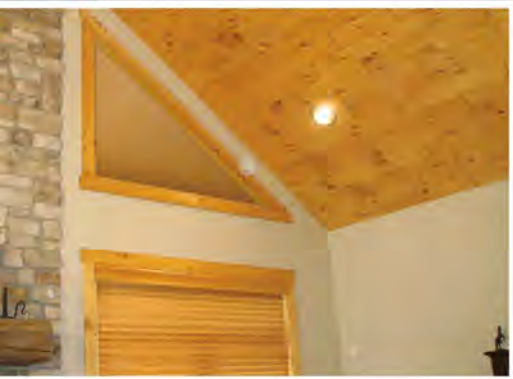

ANGLED CELLULAR SHADES

Our angled motorized cellular shades are hand crafted to custom fit each unique window. The system mounts at the top angled portion of the opening, fully retracting to expose the architectural features of your window. They are energy efficient in both cold and warm climates. Their honeycomb-like design traps air in distinct pockets, providing insulation to lower your energy consumption and assist with the efficiency of your home. Fabric options range from sheer to blackout. Cellular shades are an optimal choice for an energy focused design.

BATTERY SIZE LIMITS: 60" x 72" *Larger Sizes May Be Available*

WIRED SIZE LIMITS: 60" x 72" *Larger Sizes May Be Available*