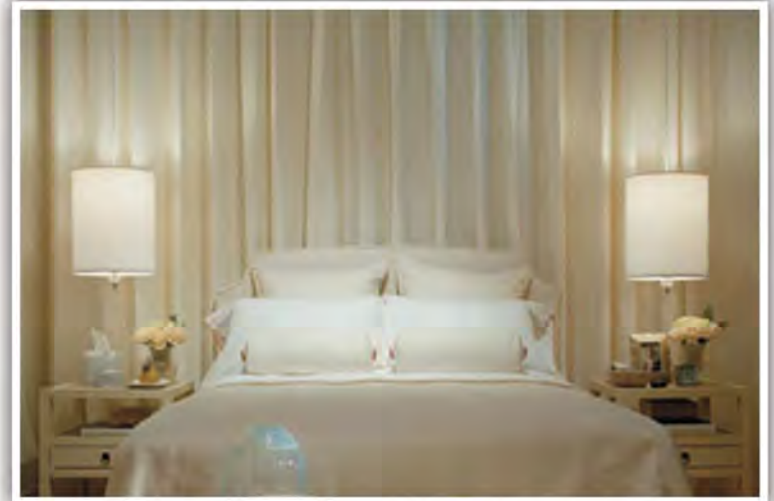

MOTORIZED DRAPES

Draperies provide a timeless solution for your window covering requirements. They offer a soft, decorative accent to your room. Draperies are available in an endless variety of fabric designs and opacities. From heavier materials that offer an insulation value to sheer fabrics that gently reduce the ambient light, there is a drapery fabric that will meet your design needs.