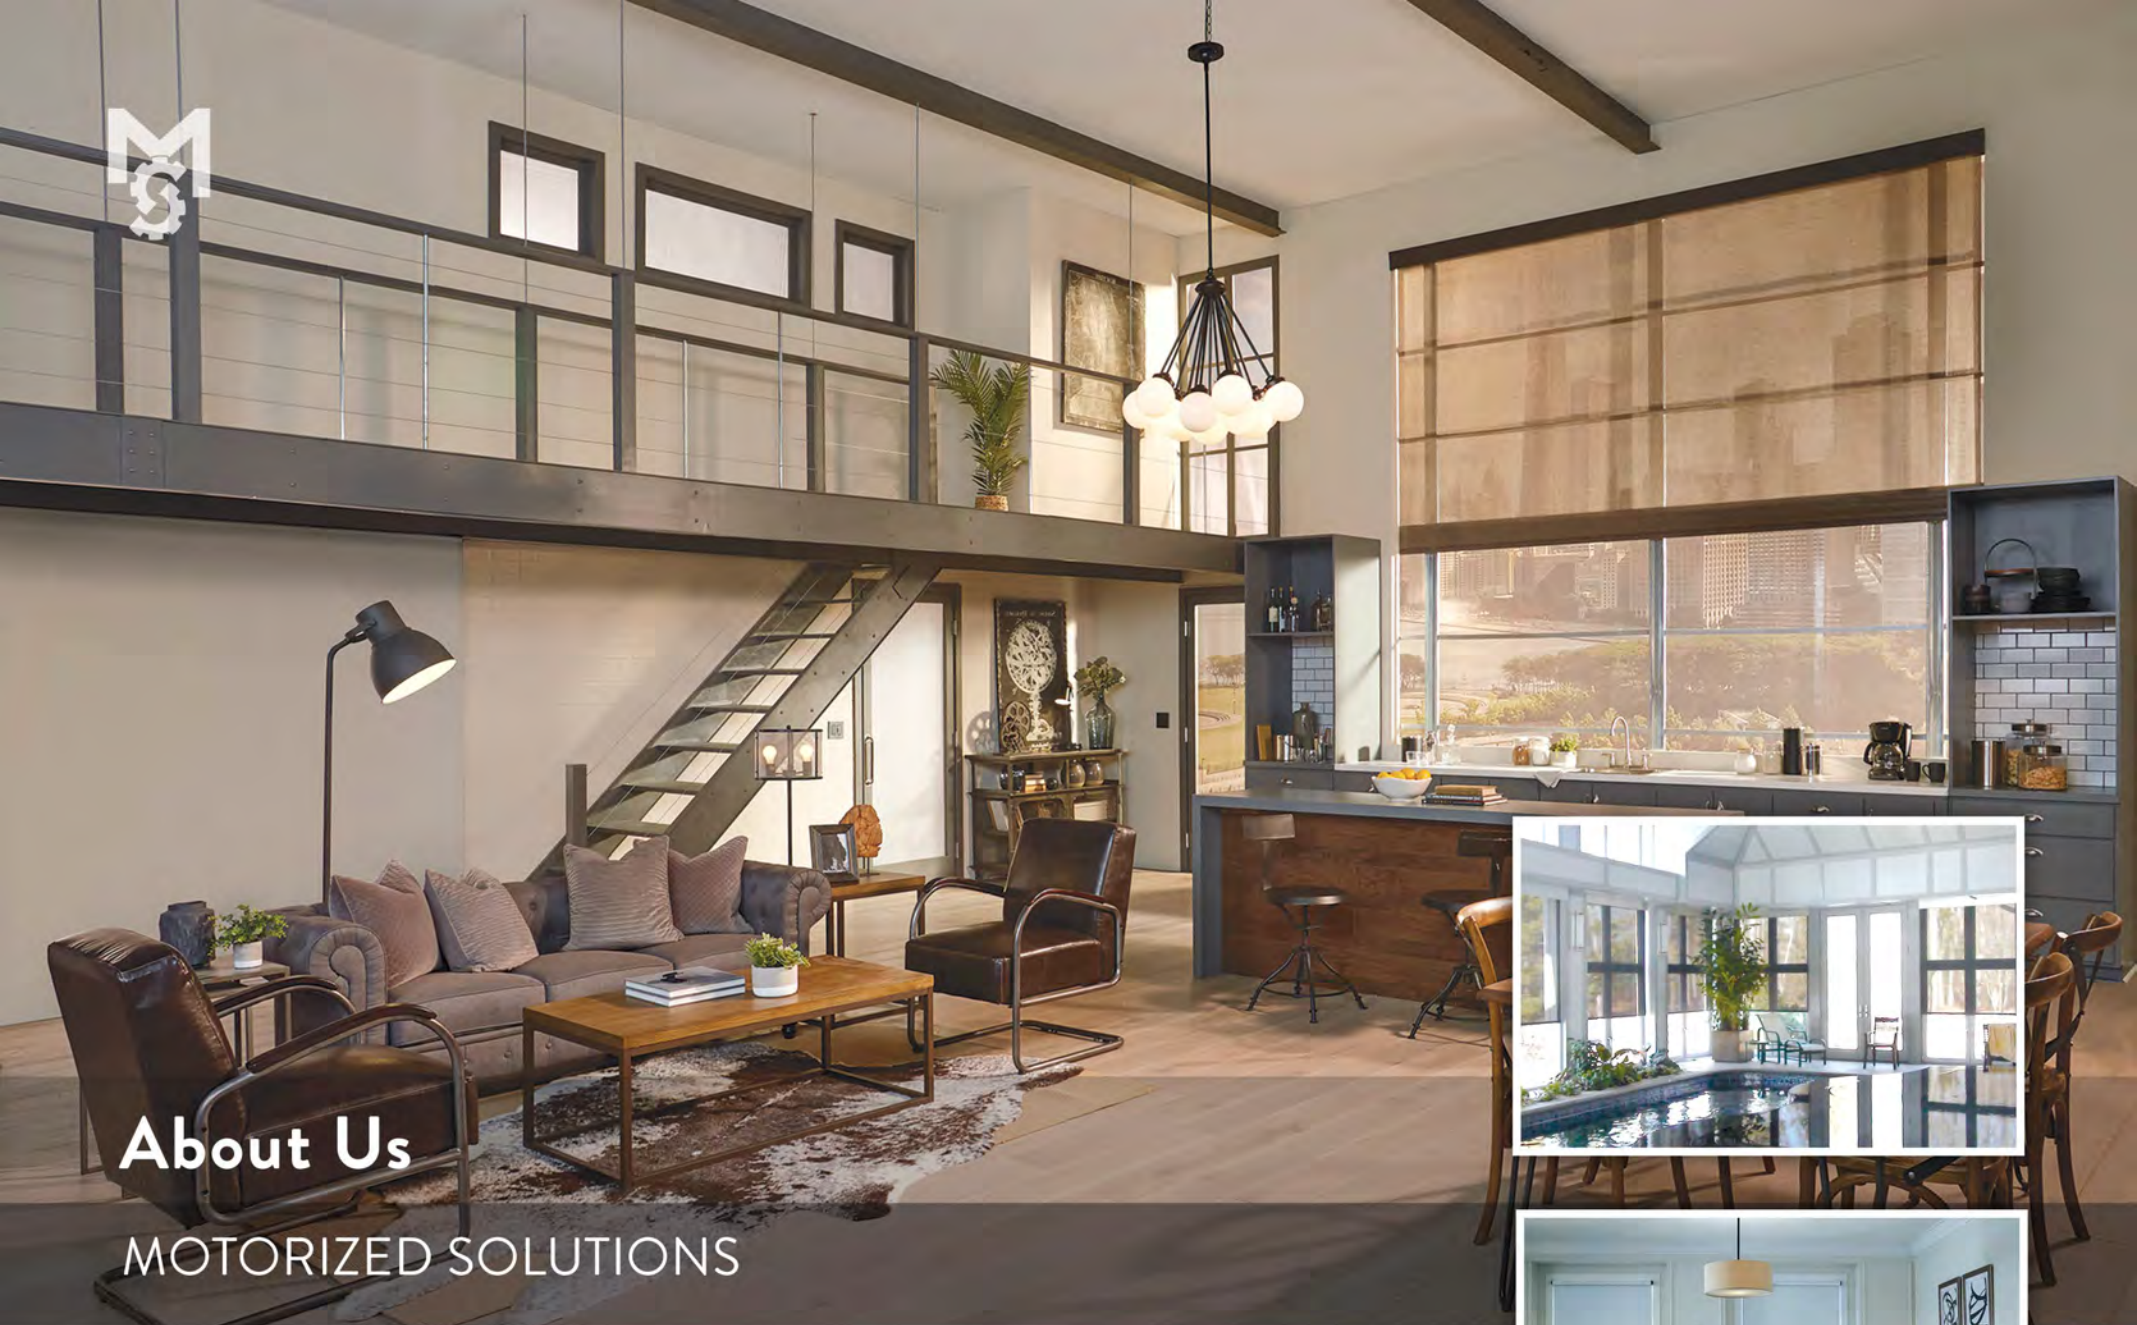

About Us

MOTORIZED SOLUTIONS

Motorized Solutions is proud to offer the most innovative window treatments in the industry since 1976.

Founded in the 1940's as an exclusive custom upholstery company, we have the ingrained passion to perform each project with precision. Our strive for perfection has enabled us to become Lutron's premier residential dealer and the first window treatment dealer inducted into the Lutron Hall of Fame.