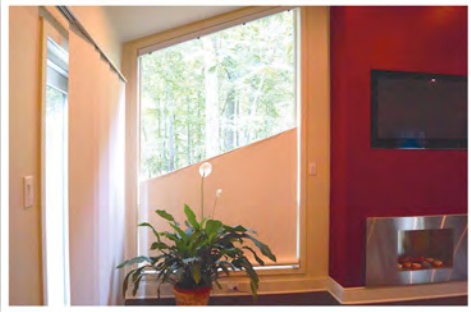

Innovations
IN SYMMETRY