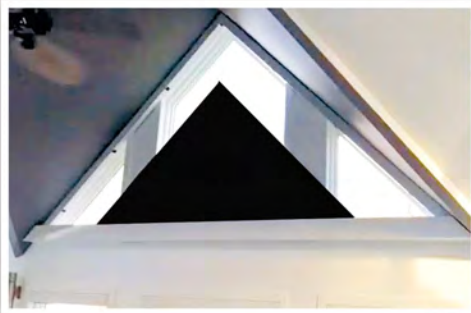

Innovations
IN SYMMETRY