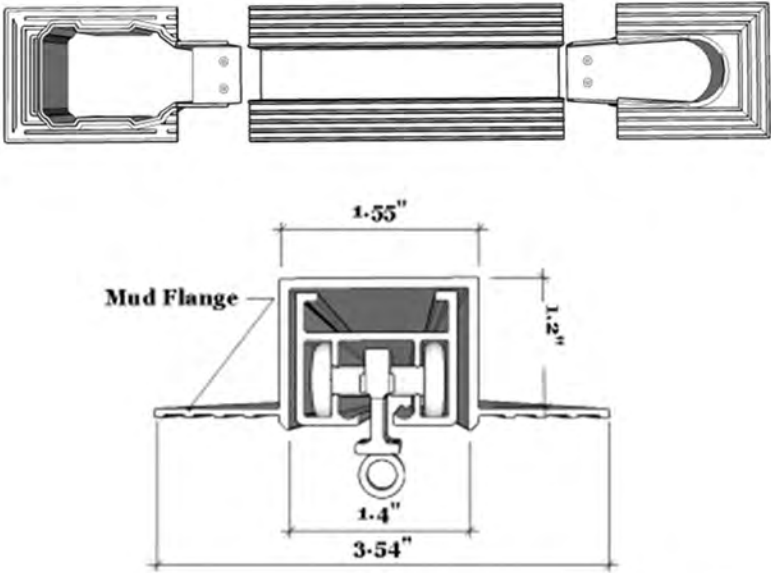

Recessed Drapery Track Cavity