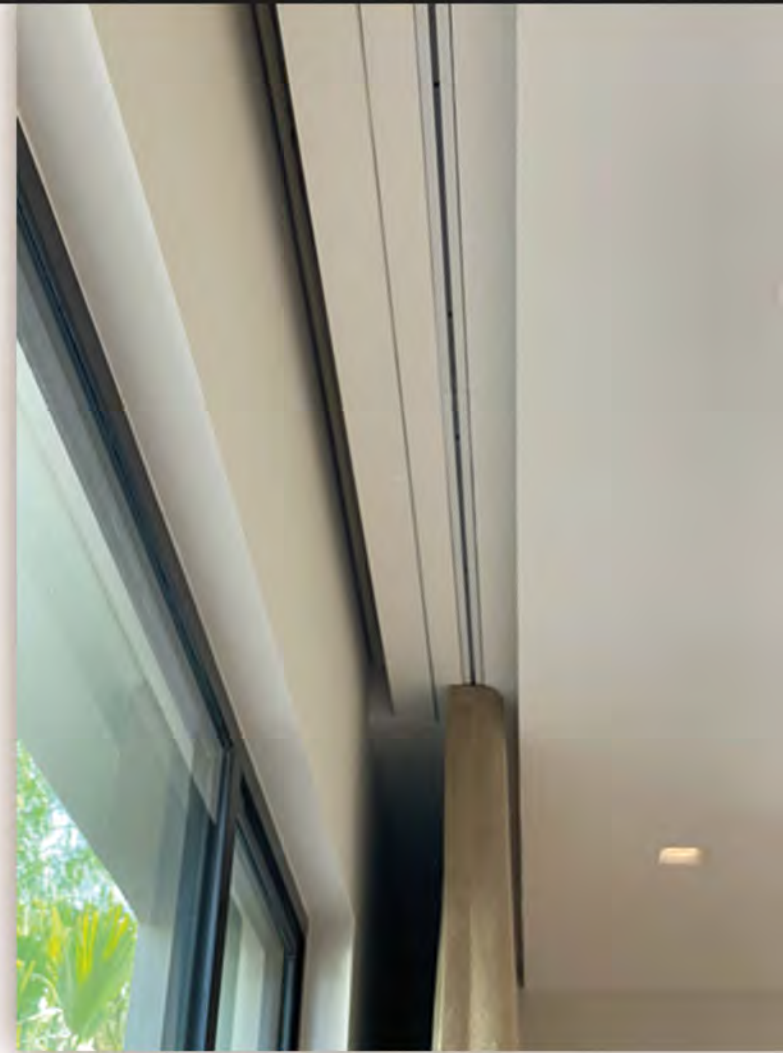

# PerfectFit Recessed Drapery Track Cavity

**DEL's recessed Drapery Track Cavity (DTC) system will ensure a clean finish to the ceiling with attention to detail.**