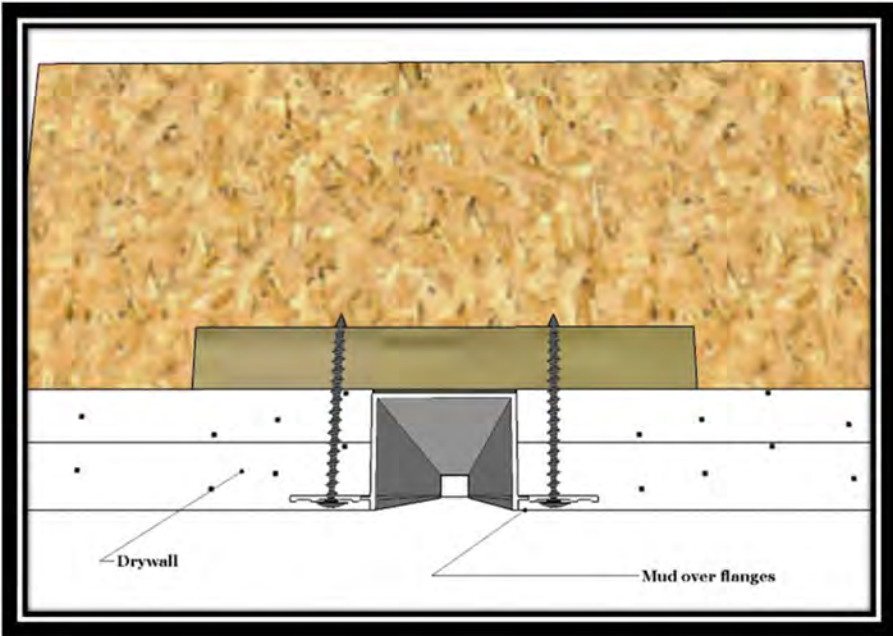

Recessed Drapery Track Cavity