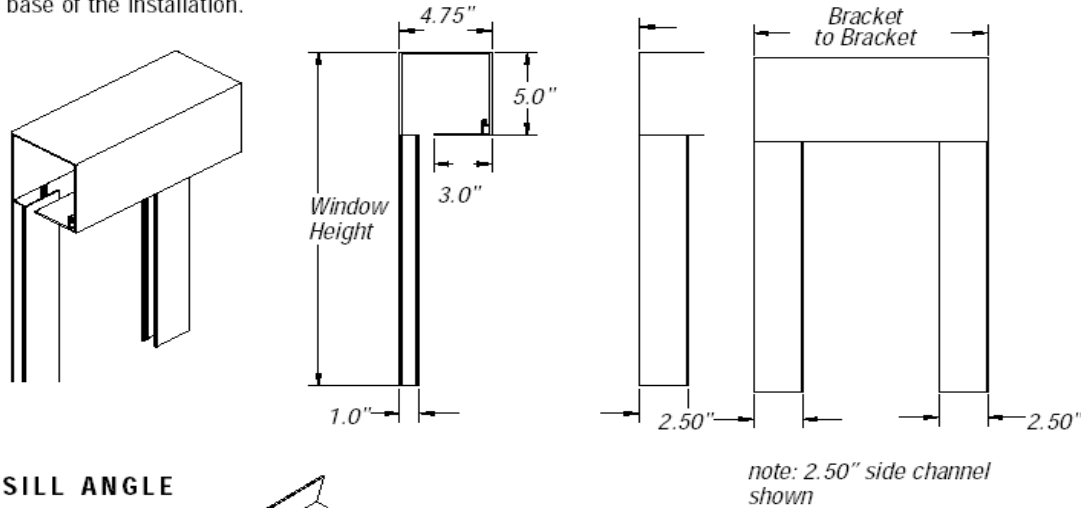

DEL MOTORIZED SOLUTIONS

(866) 44MOTOR - (215) 639.3880

WWW.MOTORIZEDSOLUTIONS.COM

System Lineals

SIDE CHANNEL (AVAILABLE IN 1.5", 2.5" AND 3.5" SIZES)

SIDE CHANNEL APPLICATIONS

Side channels fit seamlessly into the pocket to provide a light-seal. The Sill angle completes the framing at the base of the installation.