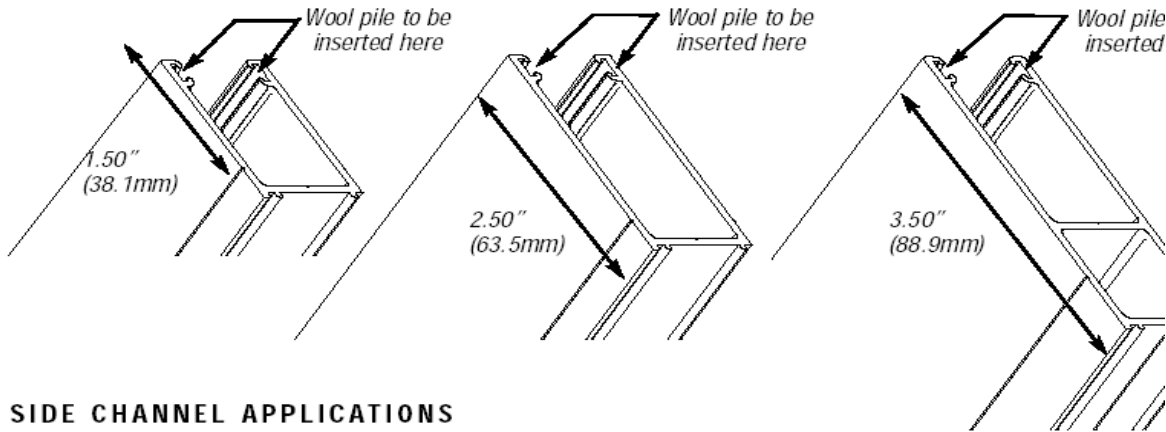

DEL MOTORIZED SOLUTIONS

(866) 44MOTOR - (215) 639.3880

WWW.MOTORIZEDSOLUTIONS.COM

System Lineals

SIDE CHANNEL (AVAILABLE IN 1.5", 2.5" AND 3.5" SIZES)

SIDE CHANNEL APPLICATIONS

Side channels fit seamlessly into the pocket to provide a light-seal. The Sill angle completes the framing at the base of the installation.