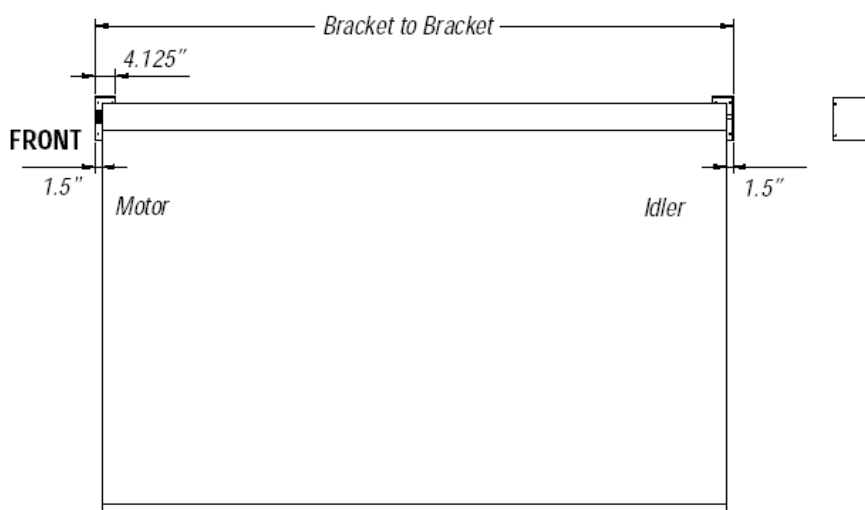

DEL MOTORIZED SOLUTIONS

(866) 44MOTOR - (215) 639.3880

WWW.MOTORIZEDSOLUTIONS.COM

AC System Details

5.5" AC ALUMINUM TUBE SYSTEM

TOP

SIDE

SIDE
CUTAWAY