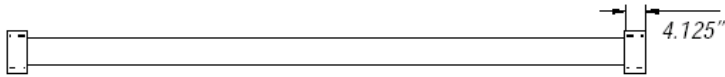

DEL MOTORIZED SOLUTIONS

(866) 44MOTOR - (215) 639.3880

WWW.MOTORIZEDSOLUTIONS.COM

AC System Details

5.5" AC ALUMINUM TUBE SYSTEM

TOP

SIDE

SIDE
CUTAWAY