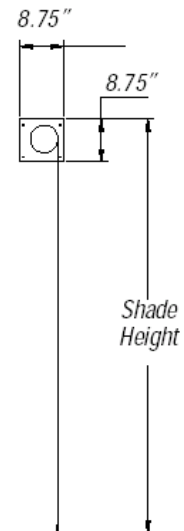

DEL MOTORIZED SOLUTIONS

(866) 44MOTOR - (215) 639.3880

WWW.MOTORIZEDSOLUTIONS.COM

AC System Details

5.5" AC ALUMINUM TUBE SYSTEM

TOP

SIDE

SIDE
CUTAWAY