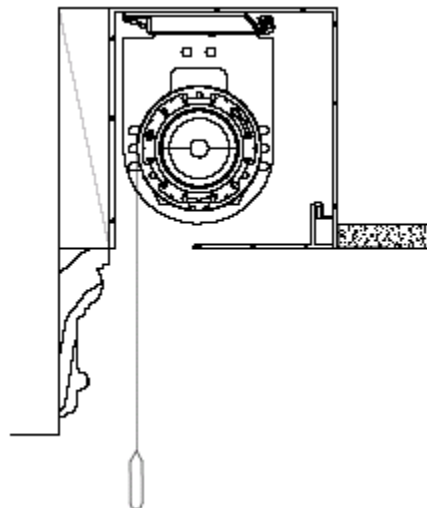

**DEL MOTORIZED SOLUTIONS**

(866) 44MOTOR - (215) 639.3880

[WWW.MOTORIZEDSOLUTIONS.COM](http://WWW.MOTORIZEDSOLUTIONS.COM)

4 3/5" x 5" Box with custom valance (provided by others)

4 3/4" x 5" Box Recessed in Ceiling