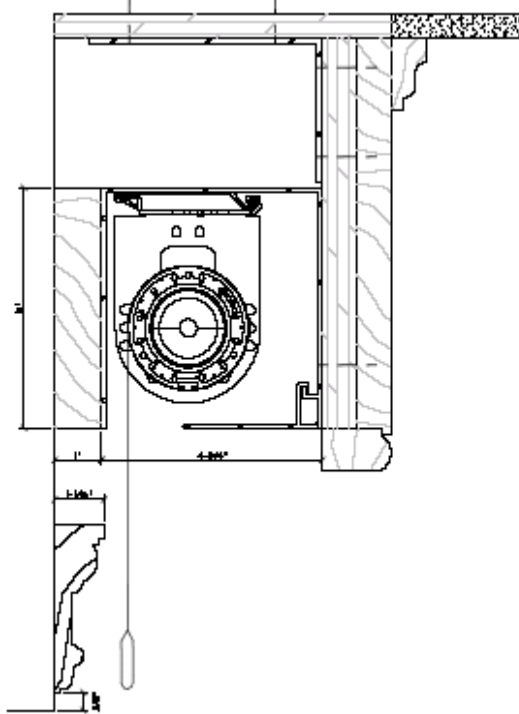

**DEL MOTORIZED SOLUTIONS**

(866) 44MOTOR - (215) 639.3880

[WWW.MOTORIZEDSOLUTIONS.COM](http://WWW.MOTORIZEDSOLUTIONS.COM)

4 3/5" x 5" Box with custom valance (provided by others)

4 3/4" x 5" Box Recessed in Ceiling