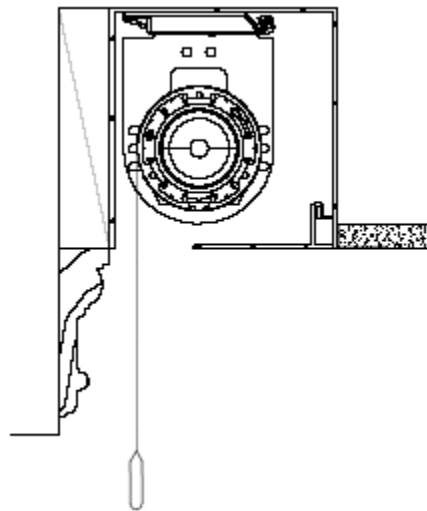

**DEL MOTORIZED SOLUTIONS**

(866) 44MOTOR - (215) 639.3880

[WWW.MOTORIZEDSOLUTIONS.COM](http://WWW.MOTORIZEDSOLUTIONS.COM)

4 3/5" x 5" Box with custom valance (provided by others)

4 3/4" x 5" Box Recessed in Ceiling