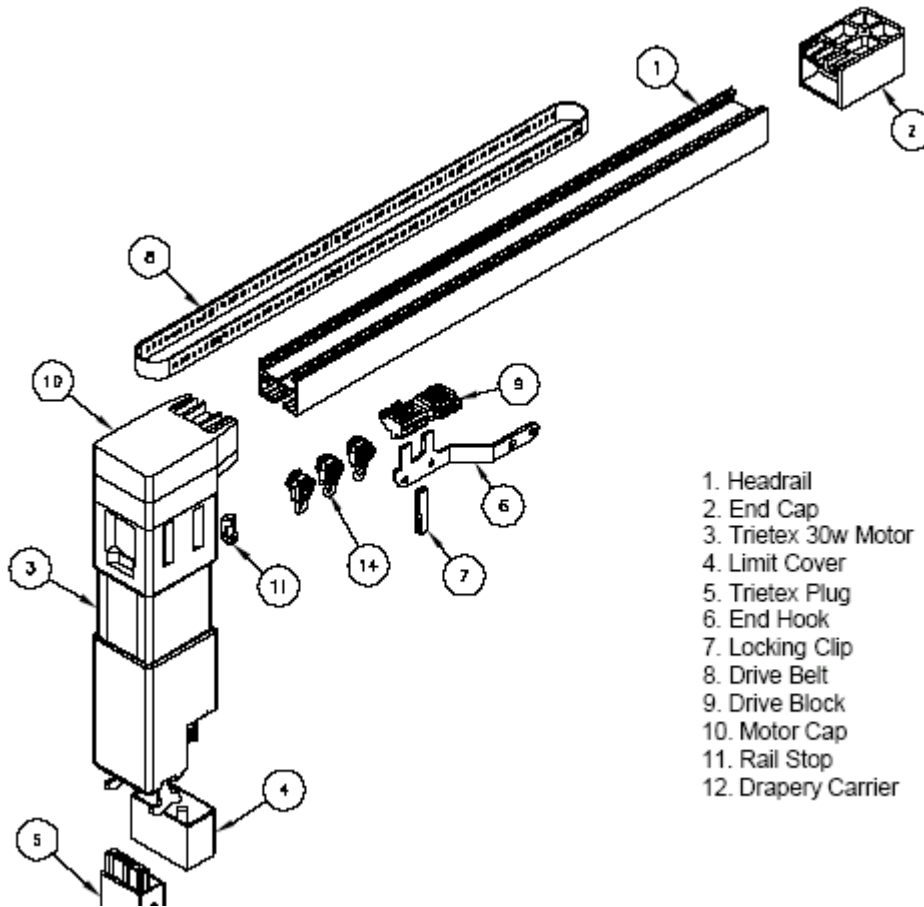

DEL MOTORIZED SOLUTIONS

(866) 44MOTOR - (215) 639.3880

WWW.MOTORIZEDSOLUTIONS.COM

- 1. Headrail
- 2. End Cap
- 3. Trietex 30w Motor
- 4. Limit Cover
- 5. Trietex Plug
- 6. End Hook
- 7. Locking Clip
- 8. Drive Belt
- 9. Drive Block
- 10. Motor Cap
- 11. Rail Stop
- 12. Drapery Carrier