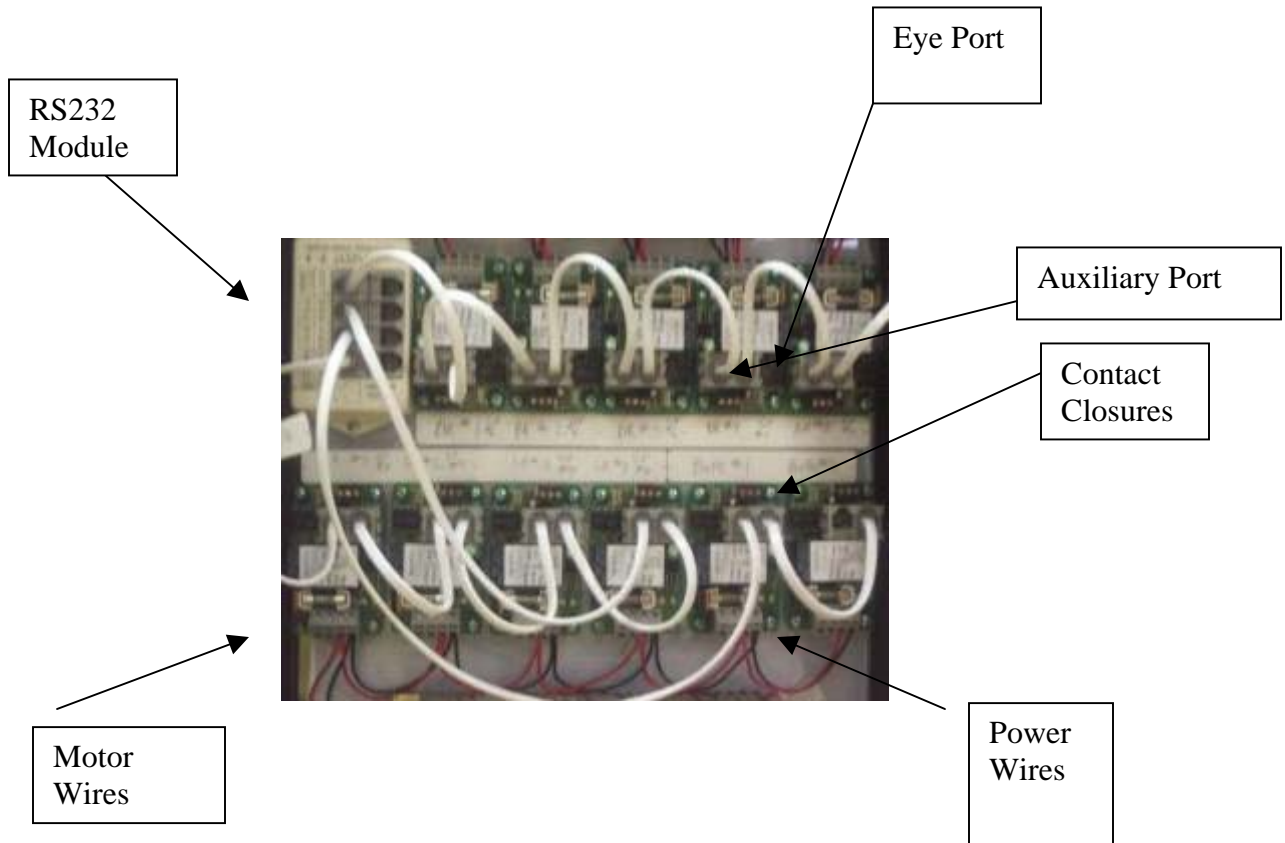

DEL MOTORIZED SOLUTIONS
(866) 44MOTOR - (215) 639.3880
WWW.MOTORIZEDSOLUTIONS.COM

Custom Panel

11 Interface and one RS232 Modules