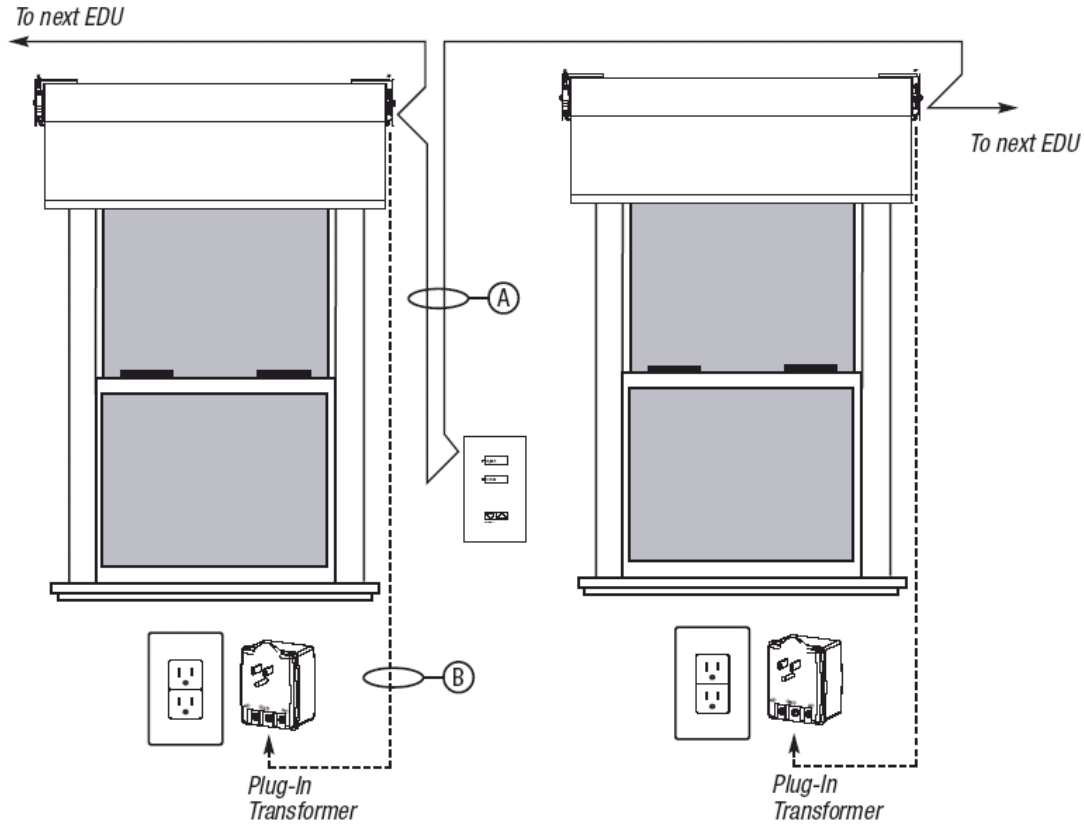

DEL MOTORIZED SOLUTIONS

(866) 44MOTOR - (215) 639.3880

WWW.MOTORIZEDSOLUTIONS.COM

Basic Installation (Single keypad, Junction Box or Plug-In Transformer)

- Up to 96 devices on one system
- One transformer per EDU
- Number of keypads not to exceed number of EDUs unless connecting with GRX-12VOC (seep p. 4.11)

(A) Communications Link	4 Conductors	———
(B) Power Wires	3 Conductors	-----
(C) Comm/Power Combination SVQ-CBL-250	7 Conductors	—————

Showroom:
2075 Byberry Road
The Atrium, Suite 108
Bensalem, PA 19020