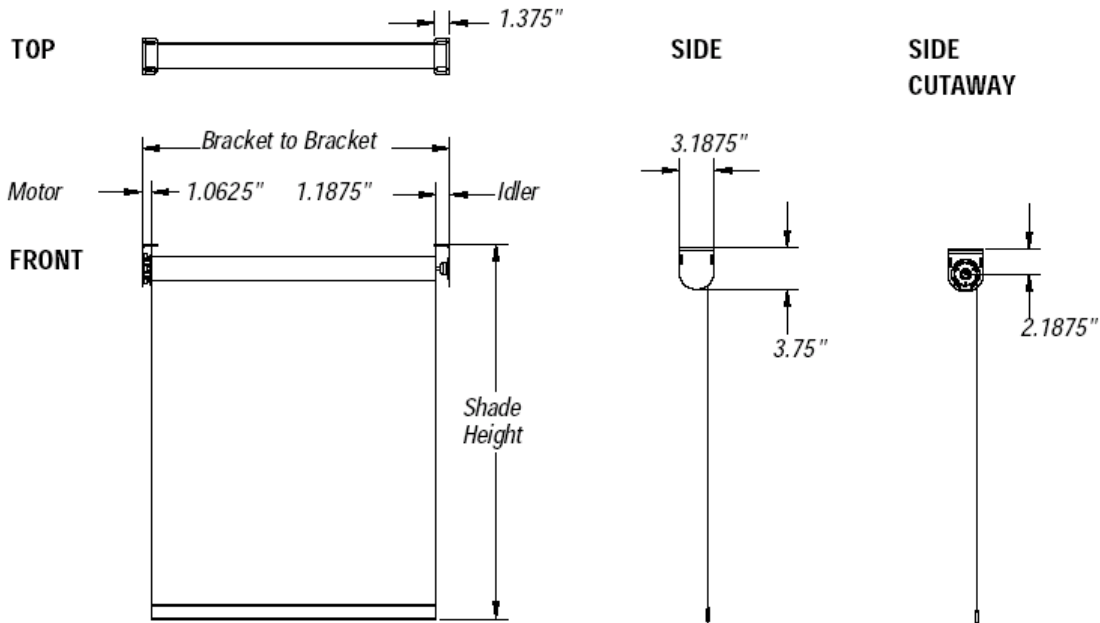

DEL MOTORIZED SOLUTIONS

(866) 44MOTOR - (215) 639.3880

WWW.MOTORIZEDSOLUTIONS.COM

2" Tube

Showroom:
2075 Byberry Road
The Atrium, Suite 108
Bensalem, PA 19020

Factory:
111 Buck Road
Unit #900
Huntingdon Valley, PA 19006